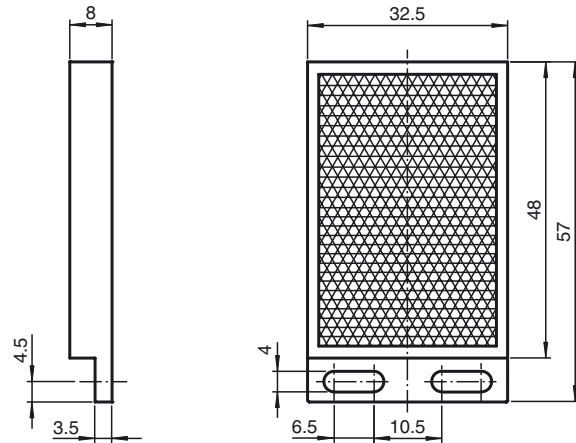

## Dimensions

### Model Number

**REF-H48**

Reflector, rectangular 32.5 mm x 57 mm, mounting holes, fixing strap

### Mechanical specifications

Material PMMA/ABS

Dimensions 32.5 mm x 57 mm x 8 mm

Mounting mounting holes