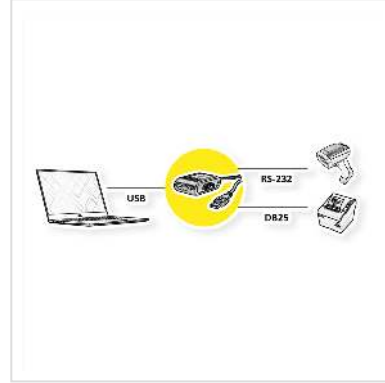

# ROLINE Converter Cable USB to RS-232+DB25

**Product No.** 12.02.1017  
**Manufacturer** ROLINE  
**Manufacturer No.** 12.02.1017

**roline**  
Designed for Professionals

- Ideal for notebooks that nowadays only offer USB interfaces
- To connect one serial device (e. g. modem) and one parallel device (e. g. printer) to the USB port of a PC or notebook
- No external power supply needed
- Supported operating systems: Windows 7 / 8 / 8.x / 10

## Technical specifications

Manufacturer	ROLINE
Product group	Adapters, Terminators, Converters
Product type	USB - Serial Converter
Colour	black
Length	1.8 m
Scope of delivery	Converter, manual
Side 1 connection (PC)	USB A Male
Side 2 connection (Peripherals)	DB9 Male + DB25 Female
Side 1 Connector Type	USB 2.0 Type A
Side 1 Connector Gender	Male
Side 2 Connector Type	D-Sub 9-pin (DE-9)

Side 2 Connector Gender	Male
Conversion direction	1 seriell / 1parallel - USB
Area of application	External
Dimensions (HxWxD)	22 x 45 x 75 mm
Material	Cable length 1.8 m
Technical particularity	Windows 7/8/8.x/10
Height	22 mm
Width	45 mm
Depth	75 mm
Weight	130.5 g