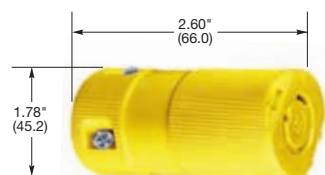

Note: See page B-54 for accessories.

Single Flush Receptacles

IP20 SUITABILITY

Description	Catalog Number		
Black nylon face, back and side wired.	HBL2310	HBL2320	HBL2330
Blue nylon face, back and side wired.	HBL2310M7	HBL2320M4	-
Isolated ground, orange nylon face, back and side wired.	IG2310	IG2320	-
Corrosion resistant, yellow nylon face, back and side wired.	HBL23CM10	-	-
Ring terminal connection.	HBL2310RT	HBL2320RT	-

Note: See page B-50 for accessories.

Insulgrip® Flanged Receptacles

Description	Catalog Number		
Nylon casing, back wired.	HBL2316	HBL2326	HBL2336

Note: See page B-50 for accessories.

HBL2323SW

HBL2313

HBL2313VY