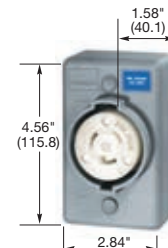

HBL2320SR

Dimensions in Inches (mm)

Valox® is a trademark of SABIC Innovative Plastics, acquired from General Electric Company.