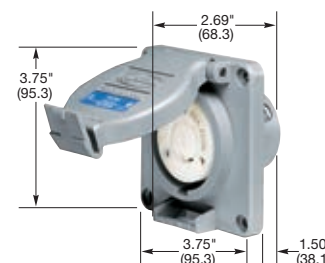

Note: See page B-54 for accessories.

Single Flush Receptacles

IP20 SUITABILITY

Description	Catalog Number		
Black nylon face, back and side wired.	HBL2310	HBL2320	HBL2330
Blue nylon face, back and side wired.	HBL2310M7	HBL2320M4	-
Isolated ground, orange nylon face, back and side wired.	IG2310	IG2320	-
Corrosion resistant, yellow nylon face, back and side wired.	HBL23CM10	-	-
Ring terminal connection.	HBL2310RT	HBL2320RT	-

Note: See page B-50 for accessories.

Insulgrip® Flanged Receptacles

Description	Catalog Number		
Nylon casing, back wired.	HBL2316	HBL2326	HBL2336

Note: See page B-50 for accessories.

HBL2323SW

HBL2313

HBL2313VY