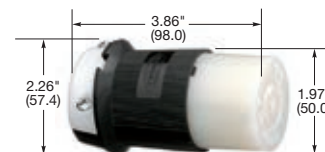

Note: See page B-54 for accessories.

Single Flush Receptacles

IP20 SUITABILITY

Description	Catalog Number		
Black nylon face, back and side wired.	HBL2310	HBL2320	HBL2330
Blue nylon face, back and side wired.	HBL2310M7	HBL2320M4	-
Isolated ground, orange nylon face, back and side wired.	IG2310	IG2320	-
Corrosion resistant, yellow nylon face, back and side wired.	HBL23CM10	-	-
Ring terminal connection.	HBL2310RT	HBL2320RT	-

Note: See page B-50 for accessories.

Insulgrip® Flanged Receptacles

Description	Catalog Number		
Nylon casing, back wired.	HBL2316	HBL2326	HBL2336

Note: See page B-50 for accessories.

HBL2323SW

HBL2313

HBL2313VY