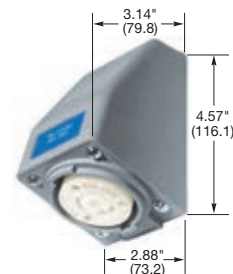

Connector Bodies

Watertight Safety-Shroud®

IP66 SUITABILITY   UL Type 4x, 12

Description	Cord Dia.	Catalog Number		
Black Valox® housing, white Valox® clamps.	.360"-.930" (9-24)	HBL2313SW	HBL2323SW	HBL2333SW

Insulgrip®

IP20 SUITABILITY

Description	Cord Dia.	Catalog Number		
Black and white nylon.	.360"-.930" (9-24)	HBL2313	HBL2323	HBL2333
Corrosion resistant, yellow nylon.	.360"-.930" (9-24)	HBL23CM13	HBL23CM23	-
All black nylon.	.360"-.930" (9-24)	HBL2313BK	HBL2323BK	-
Cord clamps with removable inserts. All black nylon.	.360"-.930" (9-24)	HBL2313EBK	HBL2323EBK	-

Note: See page B-51 for accessories.

Valise®

IP20 SUITABILITY

Description	Cord Dia.	Catalog Number		
Yellow nylon.	.325"-.720" (8.26-18.3)	HBL2313VY	HBL2323VY	-
Black nylon.	.325"-.720" (8.26-18.3)	HBL2313VBK	HBL2323VBK	HBL2333VBK

Note: See page B-51 for accessories.

Receptacles

Watertight Safety-Shroud®

IP66 SUITABILITY   UL Type 4x, 12

Description	Catalog Number		
Gray Valox® housing and flange, back wired.	HBL2310SW	HBL2320SW	HBL2330SW

Note: See page B-54 for accessories.

Safety-Shroud® Twist-Lock®

IP20 SUITABILITY

Description	Catalog Number		
Gray Valox® angle housing, one gang, back wired.	HBL2310AR	HBL2320AR	HBL2330AR
Gray Valox® surface mounting, one gang, back wired.	HBL2310SR	HBL2320SR	HBL2330SR
Gray Valox® semi-flush, two gang, back wired.	HBL2310SR2	HBL2320SR2	HBL2330SR2

Note: See page B-54 for accessories.

Single Flush Receptacles

IP20 SUITABILITY