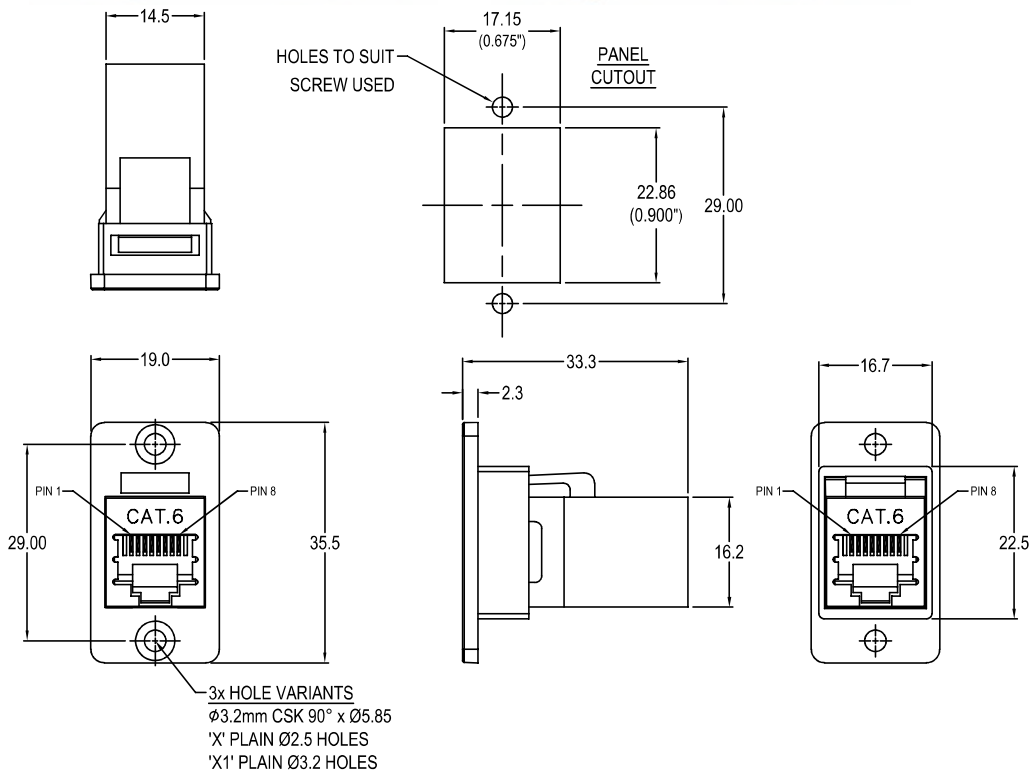

CLIFF

SLIM CAT.6 RJ45 SHIELDED FRONT MOUNTING FEEDTHROUGH CONNECTOR

Part No.

- CP30622S** SLIM FM Cat.6 RJ45 Shielded Black plastic frame, CSK holes
- CP30622SX** SLIM FM Cat.6 RJ45 Shielded Black plastic frame, Ø2.5 PLAIN holes
- CP30622SX1** SLIM FM Cat.6 RJ45 Shielded Black plastic frame, Ø3.2 PLAIN holes

Feedthrough Features

- Fits standard rectangular cutout.
- Various hole mounting options.
- No soldering or punch termination. Use standard cable for each connector style.
- Low rear profile.

General:

Please note: Functionality is affected by cable quality, length and cable wiring configuration.

Material:

1. RJ45 In-Line Coupler:
ABS, UL 94V-0, Black colour, Fully Shielded
2. RJ45 In-Line Coupler Contact:
Phosphor Bronze, 3-50 micro inches gold plating over nickel plate.
3. PCB: FR4, UL 94V-0
4. Plastic Frame: Polyamide UL94 V-2

Performance:

1. T568A & T568B wiring.
2. Meet ISO/IEC 11801 and EN50173
3. Meet ANSI/TIA/EIA 568B.2
4. Operating temperature: Min -10°C Max +70°C