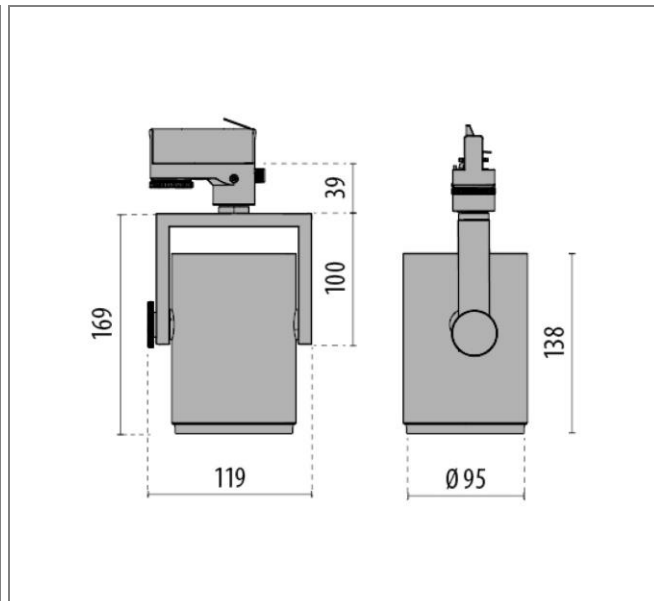

ART.: 8425483173410

AS425 LED WIDE FLOOD REFLECTOR

Art.: 8425483173410, AS425 LED, 20W, 4000K, Driver static, Direct / wideflood (2 x 30°-37°), White, LED track light for interior, including: Extruded aluminum profile and die-cast aluminum spotlight housing, powder-coated, Tilting and turning spotlight head, High-brilliance spherical faceted reflector for maximum lamp performance and neutral colour rendering, Bayonet-closure ring for a toolless replacement of the reflector and the louvre, Reflector in Wide Flood design Colour rendering index Ra > 90, Colour tolerance according to MacAdam ≤ 3 SDCM Universal tri-phase adaptor included, Complete with electric converter, Toolless mounting, Complete with clear safety glass pane

Connected load	20 W
Luminous flux	2280 lm
Efficiency	114 lm/W
Colour temperature	4000K
Colour rendering (CRI)	80
IP class	20
Nominal voltage	220 – 240 V
Colour	RAL 9010