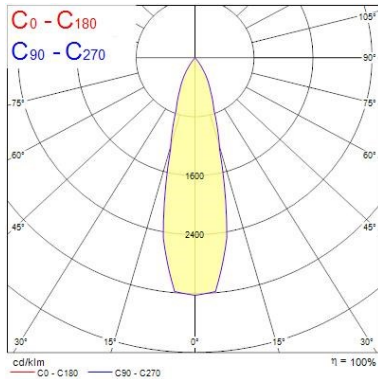

Myriad Square IP65 White Reflector - White Bezel

MYRIAD SQUARE IP65 SPOT 4K STD WHTREF WBEZ
2056362

Packaging outer width (cm)	15.0
Packaging outer depth (cm)	17.5

PHOTOMETRY

TECHNICAL DRAWINGS