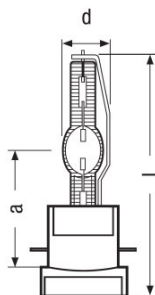

#### Dimensions & weight

Diameter	29.0 mm
Length	128.0 mm
Light center length (LCL)	65.0 mm
Electrode gap cold	6.1 mm