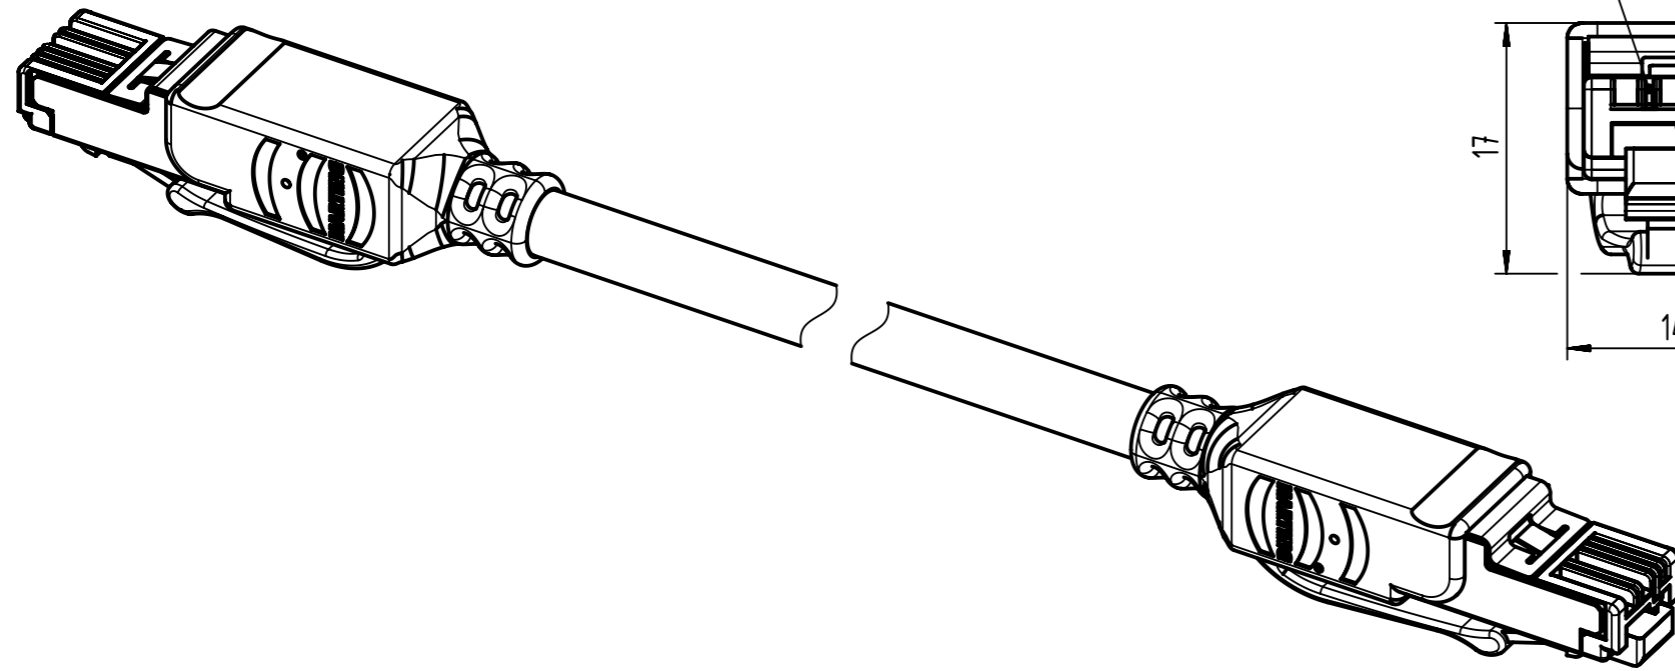

Connector Location A

Connector Location B

X
male

Y
male

Loading-Plan:

- Temperature range: -40°C ... +70°C

All Dimensions in mm		Tech. Character.		Free size tol.		According to production drawing	
All rights reserved Department HCS - RO		Created by COSTEA	Inspected by STOCHECIC	Standardisation MUNTEANV	Date 2018-09-13	State Final Release	
HARTING Customised Solutions D-32339 Espelkamp		Title RJ Industrial PROFINET cable assembly				Doc-Key / ECM-Nr. 100081054/UGD/051/G 500000139970	
		Type TB	Number 0945771XXXX			Rev. G	Page 1/3