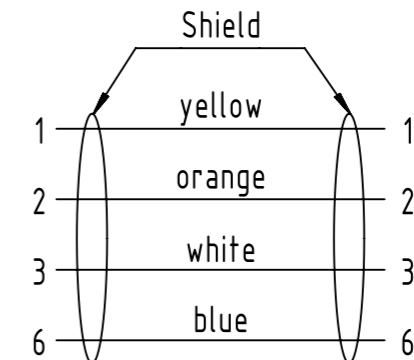

Connector Location A

Connector Location B

X
male

Y
male

Loading-Plan:

- Temperature range: -40°C ... +70°C

All Dimensions in mm		Tech. Character.		Free size tol.		According to production drawing	
All rights reserved Department HCS - RO		Created by COSTEA	Inspected by STOCHECIC	Standardisation MUNTEANV	Date 2018-09-13	State Final Release	
HARTING Customised Solutions D-32339 Espelkamp		Title RJ Industrial PROFINET cable assembly				Doc-Key / ECM-Nr. 100081054/UGD/051/G 500000139970	
		Type TB	Number 0945771XXXX			Rev. G	Page 1/3