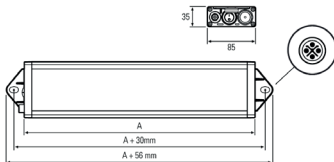

<b>Order number:</b>	110914-43
<b>Model:</b>	UNILED SL
<b>Type:</b>	LED system luminaire and workplace lighting
<b>Illuminant:</b>	SMD LED
<b>Power consumption:</b>	~34 W
<b>Lamp luminous flux:</b>	5120 lm
<b>Lamp luminous efficiency:</b>	127 lm/W
<b>Light distribution:</b>	direct
<b>Light colour:</b>	daylight white (5200 - 5700K)
<b>Connected load:</b>	220-240V AC ± 10%, 50-60 Hz
<b>Power supply:</b>	inbuilt
<b>Connection (connector):</b>	M12 S-type encoded
<b>Degree of protection:</b>	IP50
<b>Class of protection:</b>	I
<b>Glare-free</b>	micro prisms
<b>Beam angle (optics):</b>	100°
<b>Operating temperature:</b>	-10... +60 °C
<b>Colour rendering (Ra):</b>	> 80
<b>Lamps lifetime:</b>	> 50,000 h
<b>Housing material:</b>	aluminium
<b>Cover material:</b>	micro prisms cover
<b>Height [B] x Width [C]:</b>	35 mm x 85 mm
<b>Length [A]:</b>	1045 mm / 1075 mm
<b>Weight (net):</b>	1650 g
<b>Gross weight:</b>	2500 g
<b>Risk group (DIN EN 62471):</b>	group 1
<b>Mounting accessories:</b>	optional
<b>Dimmable:</b>	via optional accessory
<b>Marking:</b>	CE
<b>Made in:</b>	Germany
<b>Feature:</b>	high light diffusion, universally applicable