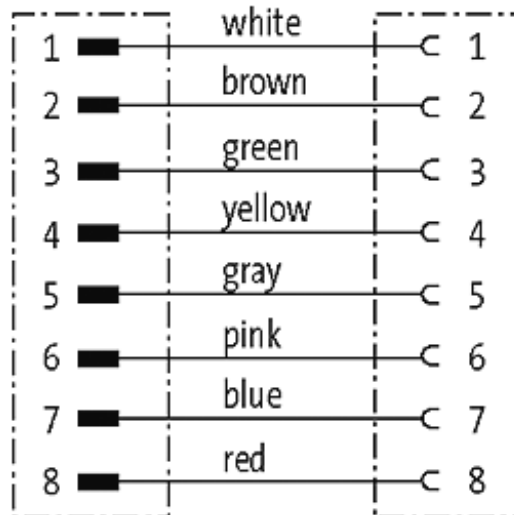

M12 MALE 0° / M12 FEMALE 0°

PUR 8x0,34 GRAY, UL/CSA, drag ch 1m

Male straight to female straight

M12 - M12, 8-pole

Art.-No. 7005 - M12 Lite - (plastic hexagonal screw) on request

Plastic housings with good resistance against chemicals and oils. The resistance to aggressive media should be individually tested for your application. Further details on request. Further cable lengths on request.

[Link to Product](#)**Illustration**

Male

Female

stay connected

Product may differ from Image