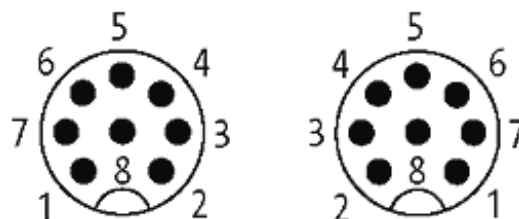

M12 MALE 0° / M12 FEMALE 0°

PUR 8x0,34 GRAY, UL/CSA, drag ch 1m

Male straight to female straight

M12 - M12, 8-pole

Art.-No. 7005 - M12 Lite - (plastic hexagonal screw) on request

Plastic housings with good resistance against chemicals and oils. The resistance to aggressive media should be individually tested for your application. Further details on request. Further cable lengths on request.

[Link to Product](#)**Illustration**

Male

Female

stay connected

Product may differ from Image