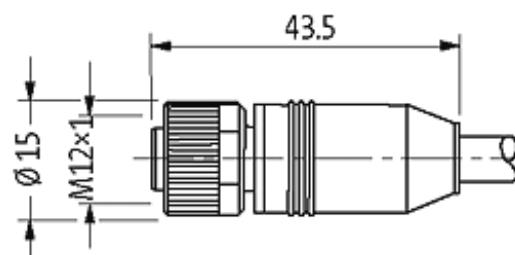

M12 MALE 0° / M12 FEMALE 0°

PUR 8x0,34 GRAY, UL/CSA, drag ch 1m

Male straight to female straight

M12 - M12, 8-pole

Art.-No. 7005 - M12 Lite - (plastic hexagonal screw) on request

Plastic housings with good resistance against chemicals and oils. The resistance to aggressive media should be individually tested for your application. Further details on request. Further cable lengths on request.

[Link to Product](#)**Illustration**

Male

Female

stay connected

Product may differ from Image