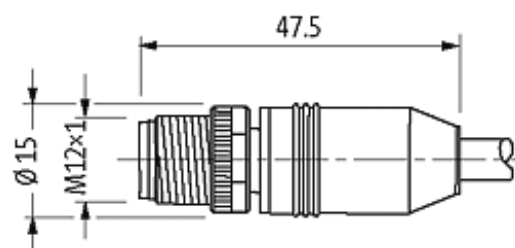

M12 MALE 0° / M12 FEMALE 0°

PUR 8x0,34 GRAY, UL/CSA, drag ch 1m

Male straight to female straight

M12 - M12, 8-pole

Art.-No. 7005 - M12 Lite - (plastic hexagonal screw) on request

Plastic housings with good resistance against chemicals and oils. The resistance to aggressive media should be individually tested for your application. Further details on request. Further cable lengths on request.

[Link to Product](#)**Illustration**

Male

Female

stay connected

Product may differ from Image