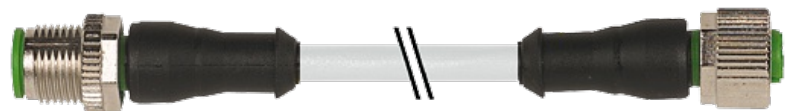

M12 MALE 0° / M12 FEMALE 0°

PUR 8x0,34 GRAY, UL/CSA, drag ch 1m

Male straight to female straight

M12 - M12, 8-pole

Art.-No. 7005 - M12 Lite - (plastic hexagonal screw) on request

Plastic housings with good resistance against chemicals and oils. The resistance to aggressive media should be individually tested for your application. Further details on request. Further cable lengths on request.

[Link to Product](#)**Illustration**

Male

Female

stay connected

Product may differ from Image