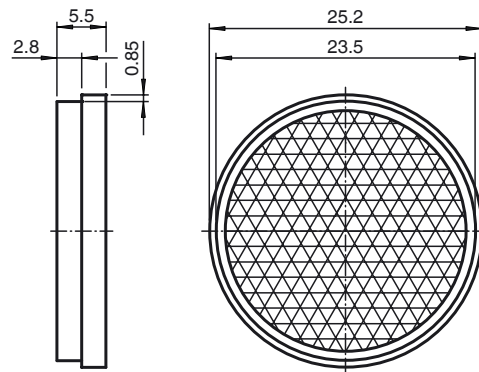

Dimensions

Model Number

REF-A25

Reflector, round \varnothing 25 mm, self-adhesive

Features

- Self-adhesive for simple installation

Technical data

General specifications

Construction type circular

Ambient conditions

Ambient temperature -20 ... 85 °C (-4 ... 185 °F)

Mechanical specifications

Material PMMA/ABS

Dimensions Diameter: 25 mm

Mounting self-adhesive