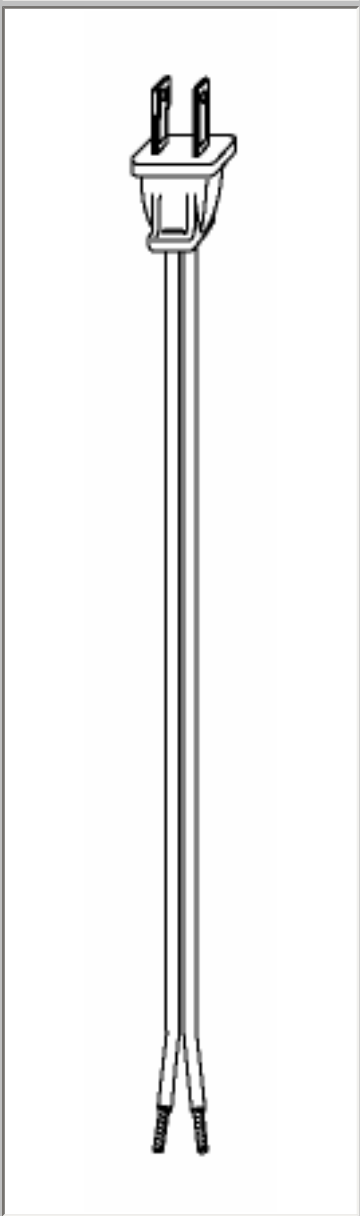

[Back](#)

Selected Cable: 17109

End View	Plug	Cord	Connector	End View
1-15P	S-289-S	SPT-1	1"STRIP	NONE

Part Number	17109
Category	appliance and electronic
Jacket Color	Brown, White
Length Feet	9'
Length Meters	2.74
Temperature Rating	60 C°C
Packaging Units Per Carton	B-50
Color Coding	Ribbed Neutral
AWG Stranding	18 (41x34)
Nominal OD Inch	.11x.22
Nominal OD millimeter	2.79x5.59
Rating	1250 Watts 10A-125V
Notes	See also 40112 for 12ft version (brown only).

Cord View

Approvals

Qty:

Back

Volex Power Cord Products Division, 5350 Lakeview Parkway S. Drive #D Indianapolis, IN 46268
800-246-CORD. info@volexpowercords.com

Proposition 65 warning for California residents: This product contains chemicals, including lead, known to the State of California to cause (cancer, and) birth defects or other reproductive harm. Wash hands after handling.