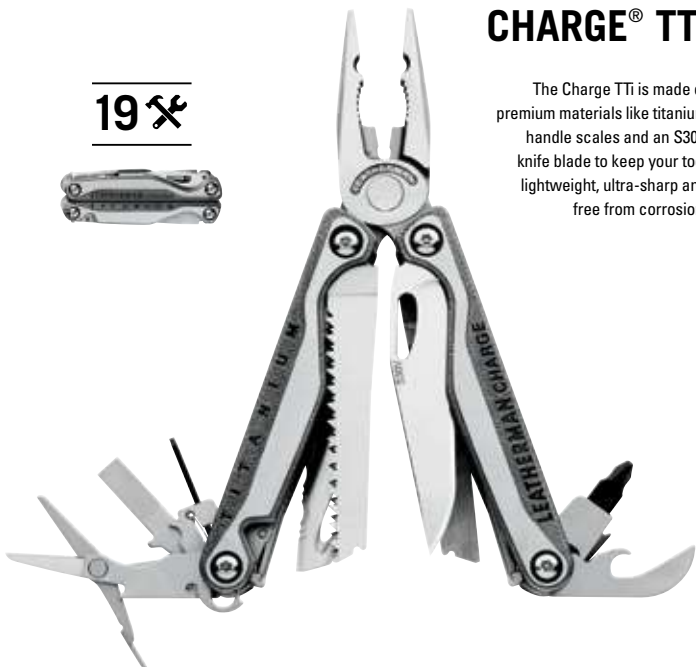

19

CHARGE® TTi

The Charge TTi is made of premium materials like titanium handle scales and an S30V knife blade to keep your tool lightweight, ultra-sharp and free from corrosion.

TOOLS

Needlenose Pliers
Regular Pliers
Hard-wire Cutters
Wire Cutters
Crimper
Wire Stripper
S30V Knife
420HC Serrated Knife
Saw
Spring-action Scissors

Cutting Hook
Ruler (8 in | 19 cm)
Can Opener
Bottle Opener
Wood/Metal File
Diamond-coated File
Large Bit Driver
Small Bit Driver
Medium Screwdriver

FEATURES

Primary Blade Length: 2.9 in | 7.37 cm
Closed Length: 4 in | 10 cm
Weight: 8.2 oz | 232 g
Stainless Steel
All Locking Features
Lanyard Ring

Replaceable Pocket Clip &
Quick-release Lanyard Ring
Titanium Handle Scales
Outside-accessible Features
One-hand Operable Features
Leather or Nylon Sheath

BIT KIT

Square Drive #1 & #2
Eyeglass Screwdriver
Hex 5/32 & 9/64"
Hex 1/8" & 7/64"

Hex 3/32" & 5/64"
Hex 1/16" & .050"
Phillips #1-2 & 3/16" Screwdriver
Screwdriver 1/8" & Torx #15