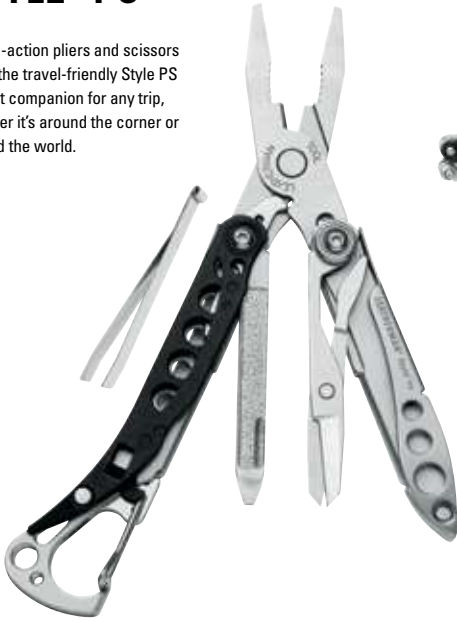

STYLE® PS

Spring-action pliers and scissors make the travel-friendly Style PS a great companion for any trip, whether it's around the corner or around the world.

8

TOOLS

Spring-action Needle-nose Pliers
Spring-action Regular Pliers
Spring-action Wire Cutters
Spring-action Scissors

Flat/Phillips Screwdriver
Tweezers
Nail File
Carabiner/Bottle Opener

FEATURES

Closed Length: 2.9 in | 7.5 cm
Weight: 1.58 oz | 44.7 g
Stainless Steel
Glass-filled Nylon Handle Scale

Key Ring Hole
Travel Friendly
Outside-accessible Features