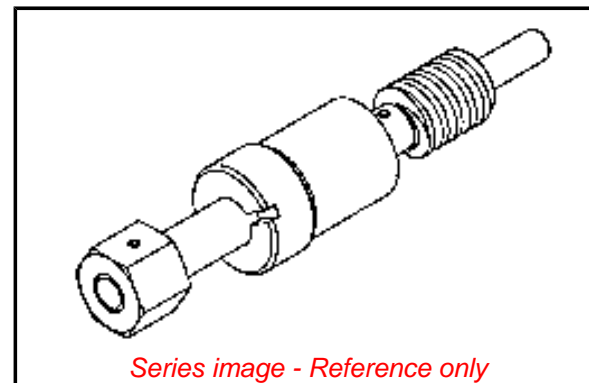

PLEASE CHECK WWW.MOLEX.COM FOR LATEST PART INFORMATION

Part Number: [1301790339](#)
Status: **Active**
Overview: [Aero-Motive® Replacement Parts and Accessories](#)
Description: Worm Gear Kit for EA Balancers

Documents:
[RoHS Certificate of Compliance (PDF)](#)

General

Product Family	Tool Supports
Series	130179
Cable Length	N/A
Duty	N/A
Overview	Aero-Motive® Replacement Parts and Accessories
Product Name	Aero-Motive®
Type	Kit, Replacement Part
UPC	78678885385
Woodhead	Yes

Physical

Cable Diameter	N/A
Cable Movement	N/A
Drum Lock	None
Mounting Style	N/A
Packaging Type	Carton
Travel Distance	N/A
Weight Range	N/A
Wire/Cable Type	N/A

Material Info

Old Part Number	WRME

EU ELV

Not Reviewed

EU RoHS

Not Reviewed

China RoHS

REACH SVHC

Not Reviewed

Halogen-Free

Status

Not Reviewed

Need more information on product environmental compliance?

Email productcompliance@molex.com
Please visit the [Contact Us](#) section for any non-product compliance questions.

China ROHS

Not Reviewed

ELV

Not Reviewed

Search Parts in this Series
[130179 Series](#)

PLEASE CHECK WWW.MOLEX.COM FOR LATEST PART INFORMATION