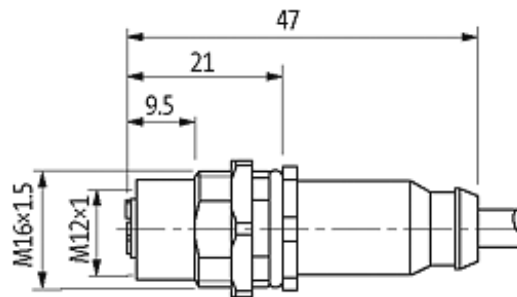

M12 female receptacle shielded rear mount

PVC-OB 4x0,34 shielded black UL,CSA 2,0m

Flange M12 female

4-pole, shielded

Rear mounting

Mounting nut

With open ended wires

Further cable lengths on request. The resistance to aggressive media should be individually tested for your application. Further details on request.

[Link to Product](#)**Illustration**

Female

Product may differ from Image