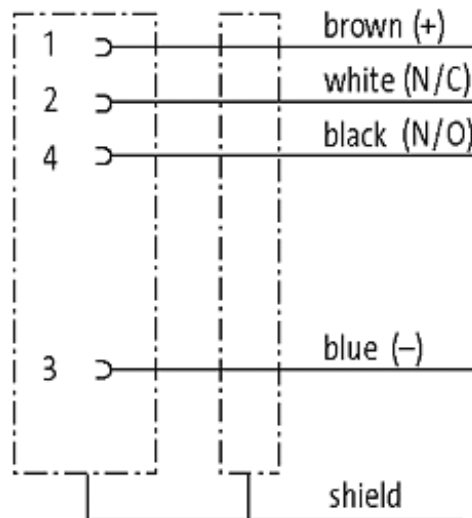

M12 female receptacle shielded rear mount

PVC-OB 4x0,34 shielded black UL,CSA 2,0m

Flange M12 female

4-pole, shielded

Rear mounting

Mounting nut

With open ended wires

Further cable lengths on request. The resistance to aggressive media should be individually tested for your application. Further details on request.

[Link to Product](#)**Illustration**

Female

Product may differ from Image