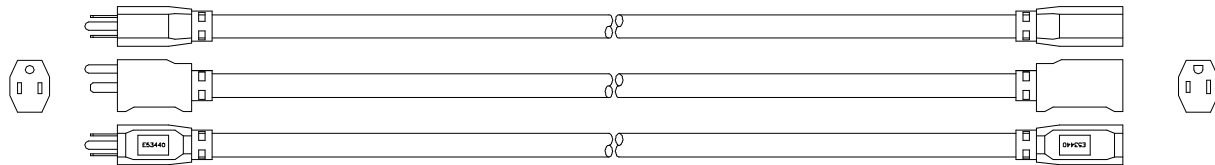

PRODUCT SPECIFICATION

CATALOG NUMBER: See table below
DESCRIPTION: Outdoor use SJTW cord set
APPROVALS: UL Listed and CSA Certified, or UL/CUL Listed Outdoor Use Cord Set

CONSTRUCTION PARAMETERS:

Cable type: SJTW
 Conductor: See table below
 Jacket material: PVC
 Overall cable O.D. (nom): See table below
 Cord rating: Hard Usage per the National Electrical Code
 Cable legend: Indent print
 Cable color: See table below

Note: Plug and connector style may vary

Attachment plug configuration: NEMA 5-15P
 Cord connector configuration: NEMA 5-15R
 Plug and connector material: PVC
 Plug and connector color: Same as cable color

ELECTRICAL PROPERTIES:

Cable temperature rating: -40 to +60 °C
 Nominal operating voltage: 125 VAC
 Maximum operating current: See table below

Catalog no.	Length	Color	Conductor	Cable O.D. (nom)	Current rating
02304	10 ft	Orange	16/3 26/30 BC	0.315 in	13A
02305	15 ft	Orange			
02306	15 ft	Black			
02307	25 ft	Orange			
02308	50 ft	Orange			
02309	100 ft	Orange			10 A
02407	25 ft	Red	14/3 41/30 BC	0.352 in	15A
02408	50 ft	Red			13A
02409	100 ft	Red			13A