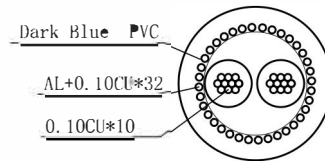

Model	L(mm)
AV29845	500±50
AV29846	1000±50
AV29847	2000±50
AV29848	5000±100
AV29849	10000±200

CABLE CONSTRUCTION

WIRING DIAGRAM

NOTE:

- 1.CABLE: 10*0.10CU*2C+AL+0.10CU*32+OD4.0mm,Dark Blue PVC JACKET.
- 2.CONNECTORS: 3.5 STEREO PLUG *1PCS,3.5 STEREO JACK *1PCS
- 3.MOLD ASSEMBLY,Dark Blue COLOR
- 4.TEST:DVD 100% TEST.
- 5.ROHS COMPLIANT

Customer				Product name	3.5 male to 3.5 female (GOLD)	Material	Colour	Unit	View
Design		Technology		Model	29845-29849			mm	
Check		Standard		Drawing No					
Approve		Date	2022.03.05						