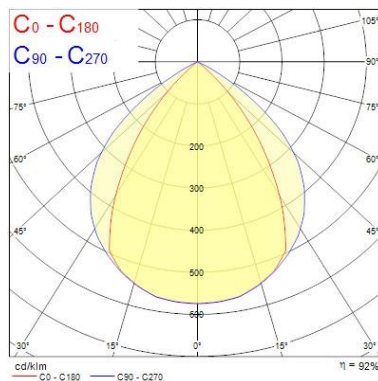

RANA T5 600

RANA R 600 Bright Louvre 4x14W DALI MPM 840
0049710

Nominal Product Length (mm)	594
Nominal Product Width (mm)	595
Nominal Product Height (mm)	46
Weight (kg)	3.94
Recessed Depth (mm)	120

Packaging

Single packaging type	Carton
Product EAN number	5410288497105
Packaging single length / height (cm)	62.5
Packaging single width (cm)	7.0
Packaging single depth (cm)	61.0
DUN14 (outer)	05410288497105
Units per outer package	1
Packaging outer length / height (cm)	62.5
Packaging outer width (cm)	7.0
Packaging outer depth (cm)	61.0

PHOTOMETRY

TECHNICAL DRAWINGS