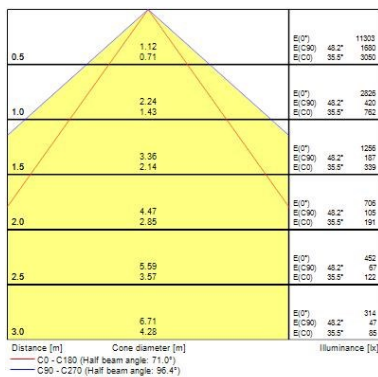

RANA T5 600

RANA R 600 Bright Louvre 4x14W DALI MPM 840
0049710

Nominal Product Length (mm)	594
Nominal Product Width (mm)	595
Nominal Product Height (mm)	46
Weight (kg)	3.94
Recessed Depth (mm)	120

Packaging

Single packaging type	Carton
Product EAN number	5410288497105
Packaging single length / height (cm)	62.5
Packaging single width (cm)	7.0
Packaging single depth (cm)	61.0
DUN14 (outer)	05410288497105
Units per outer package	1
Packaging outer length / height (cm)	62.5
Packaging outer width (cm)	7.0
Packaging outer depth (cm)	61.0

PHOTOMETRY

TECHNICAL DRAWINGS