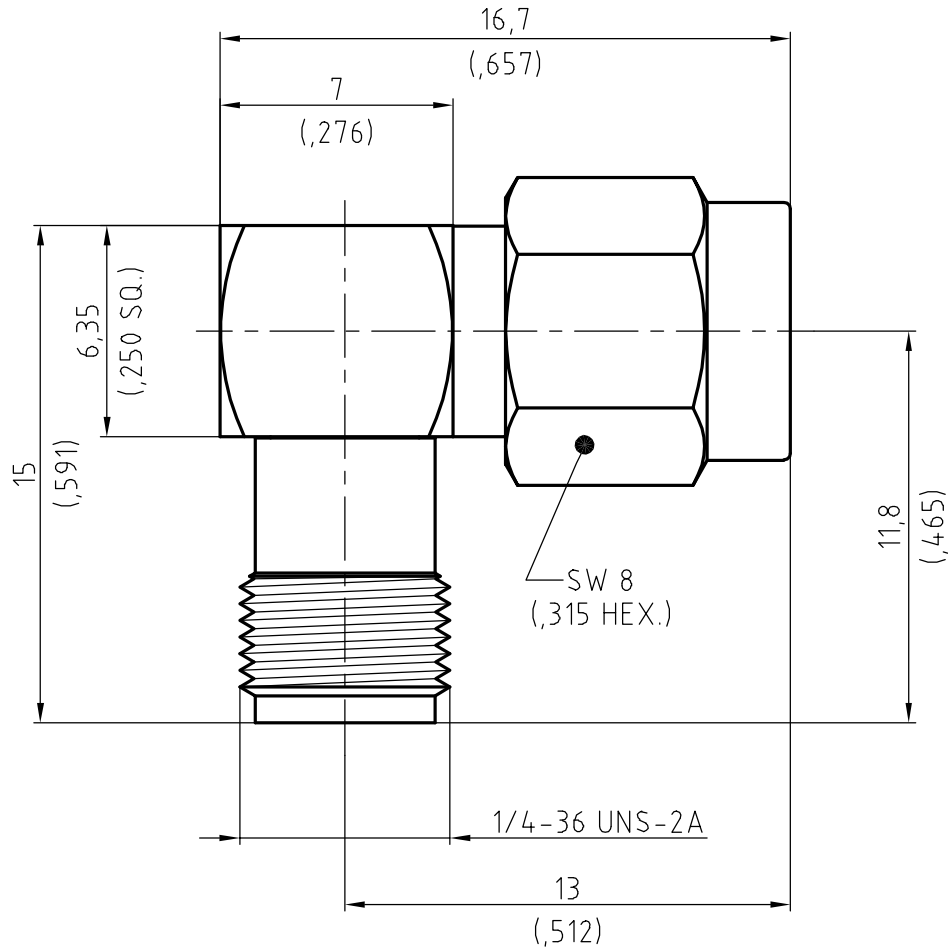

	date	sign
drawn	11/07/01	JTH
checked	11/06/01	JTH
approved	11/06/01	TPD

UNCONTROLLED COPY WHEN PRINTED

scale

5 : 1

HUBER + SUHNER US-ES

dimensions in mm

drawing number

4.13.02720__1

Index

d

QD drawing: