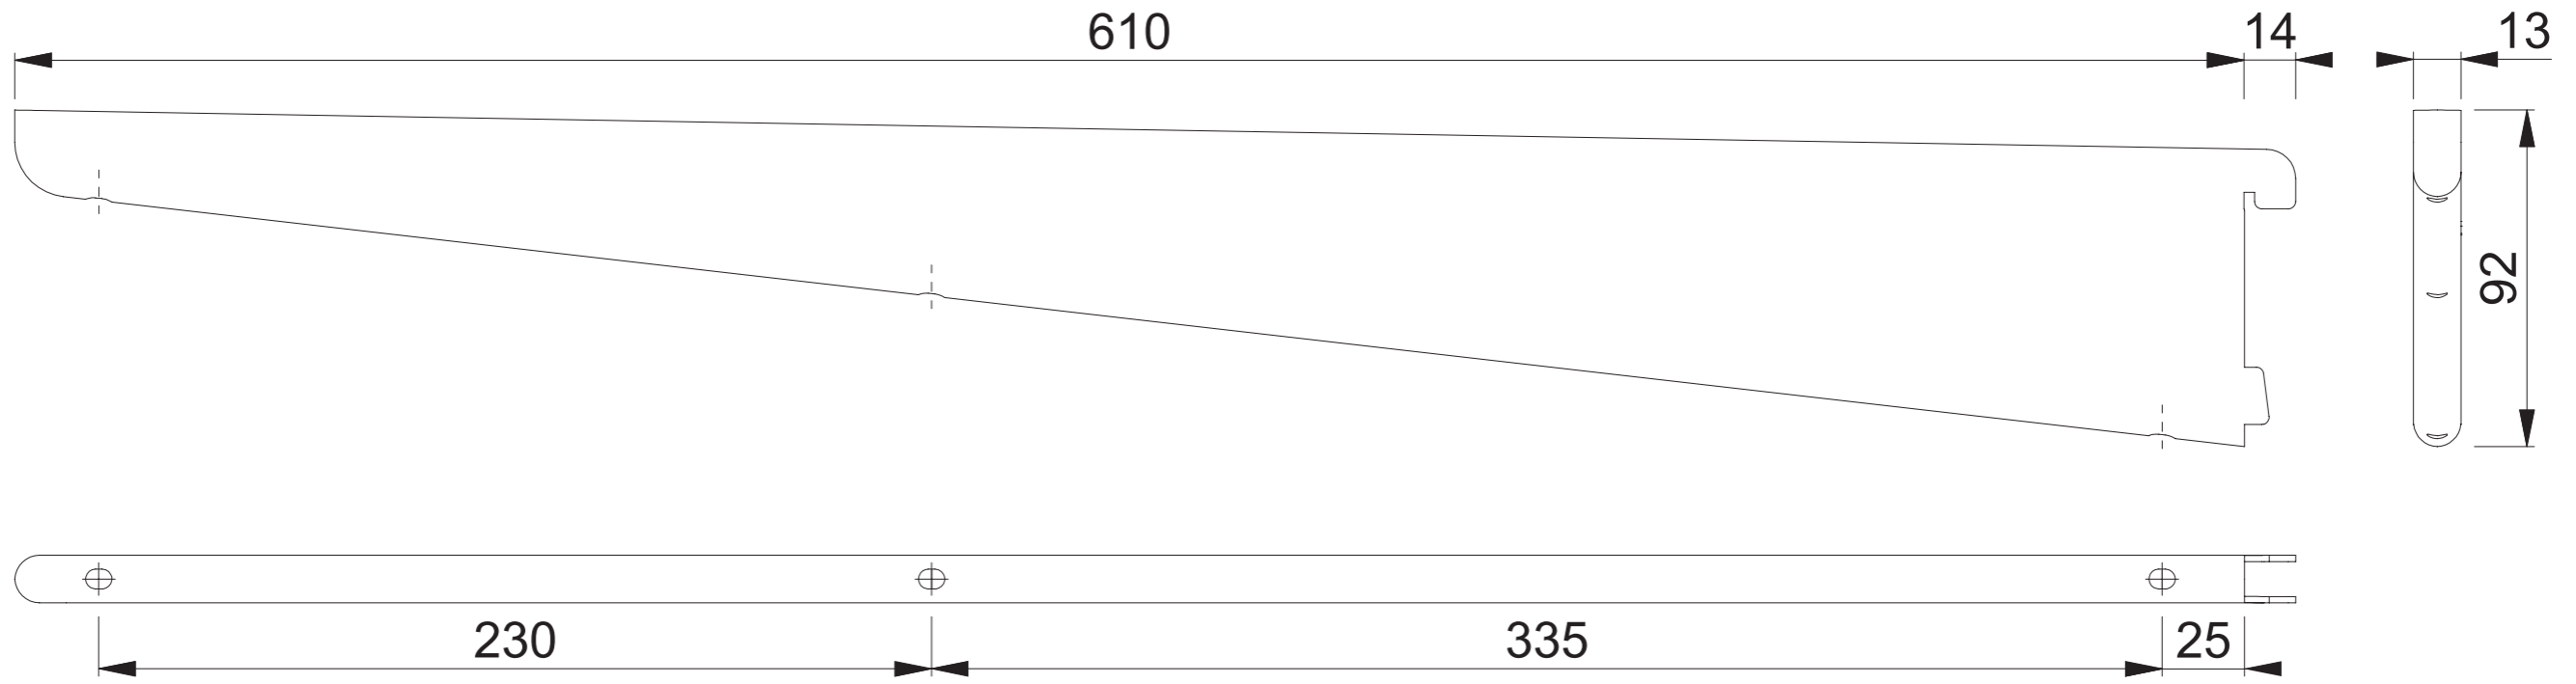

# AR-B610 (610mm Bracket)

These documents are property of HOPPE (UK) LTD, Standerford, Wolverhampton and are protected by both copyright and fair trade law. Any reproduction, reprint, copying, passing on to third parties and whichever use of these documents or parts thereof is prohibited, except with prior written consent of HOPPE.

Scale 1:2	Drawn by J.Renhard	Date 24.02.15	Drawing No. c9502008e001	<b>ARRONE®</b> The Complete Range
--------------	-----------------------	------------------	-----------------------------	--------------------------------------