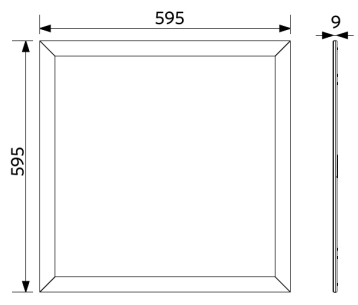

Dimensional Drawing (mm)

LEDPanelRc-S5 Sq595