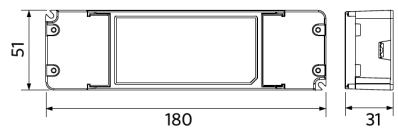

LEDPanelRc-S5 Driver Dim