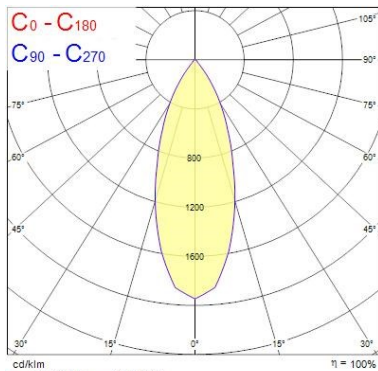

### Optical data

<b>Fixture luminous flux (lm)</b>	988
<b>Luminous flux (lm)</b>	753
<b>Luminaire efficacy (lm/W)</b>	82
<b>LOR (%)</b>	100
<b>Colour temperature (K)</b>	3000
<b>Light colour</b>	Warm White
<b>CRI (Ra)</b>	85
<b>Colour Variation Initial (SDCM)</b>	SDCM3
<b>Adjustable chromaticity</b>	N
<b>Beam Angle (°)</b>	46
<b>Photobiological Risk Group</b>	RG1
<b>Luminous flux (emergency) (lm)</b>	359
<b>Emergency duration (h)</b>	3

## PHOTOMETRY

Distance [m]	Cone diameter [m]	Illuminance [lx]
0.5	0.34	7993 E(0°) E(C0) 18.9° E(C90) 3259
1.0	0.68	1923 E(0°) E(C0) 18.9° E(C90) 817
1.5	1.03	555 E(0°) E(C0) 18.9° E(C90) 363
2.0	1.37	481 E(0°) E(C0) 18.9° E(C90) 204
2.5	1.71	308 E(0°) E(C0) 18.9° E(C90) 131
3.0	2.05	214 E(0°) E(C0) 18.9° E(C90) 91