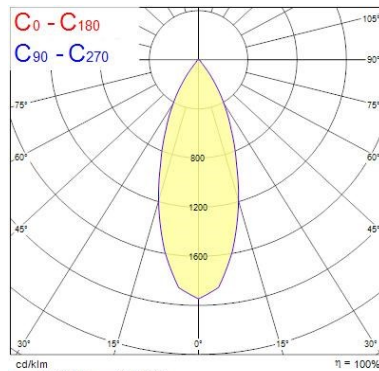

### Optical data

<b>Fixture luminous flux (lm)</b>	988
<b>Luminous flux (lm)</b>	753
<b>Luminaire efficacy (lm/W)</b>	82
<b>LOR (%)</b>	100
<b>Colour temperature (K)</b>	3000
<b>Light colour</b>	Warm White
<b>CRI (Ra)</b>	85
<b>Colour Variation Initial (SDCM)</b>	SDCM3
<b>Adjustable chromaticity</b>	N
<b>Beam Angle (°)</b>	46
<b>Photobiological Risk Group</b>	RG1
<b>Luminous flux (emergency) (lm)</b>	359
<b>Emergency duration (h)</b>	3

## PHOTOMETRY

Distance [m]	Cone diameter [m]	Illuminance [lx]
0.5	0.34	7993 E(0°) E(C0) 18.9° E(C90) 3259
1.0	0.68	1923 E(0°) E(C0) 18.9° E(C90) 817
1.5	1.03	555 E(0°) E(C0) 18.9° E(C90) 363
2.0	1.37	481 E(0°) E(C0) 18.9° E(C90) 204
2.5	1.71	308 E(0°) E(C0) 18.9° E(C90) 131
3.0	2.05	214 E(0°) E(C0) 18.9° E(C90) 91

Distance [m] Cone diameter [m] Illuminance [lx]  
C0 - C180 (Half beam angle: 37.8°)

Distance [m]	Cone diameter [m]	Illuminance [lx]
0.5	0.34	2796 E(0°) E(C0) 18.9° E(C90) 1188
1.0	0.68	699 E(0°) E(C0) 18.9° E(C90) 297
1.5	1.03	311 E(0°) E(C0) 18.9° E(C90) 132
2.0	1.37	175 E(0°) E(C0) 18.9° E(C90) 74
2.5	1.71	112 E(0°) E(C0) 18.9° E(C90) 48
3.0	2.05	75 E(0°) E(C0) 18.9° E(C90) 33