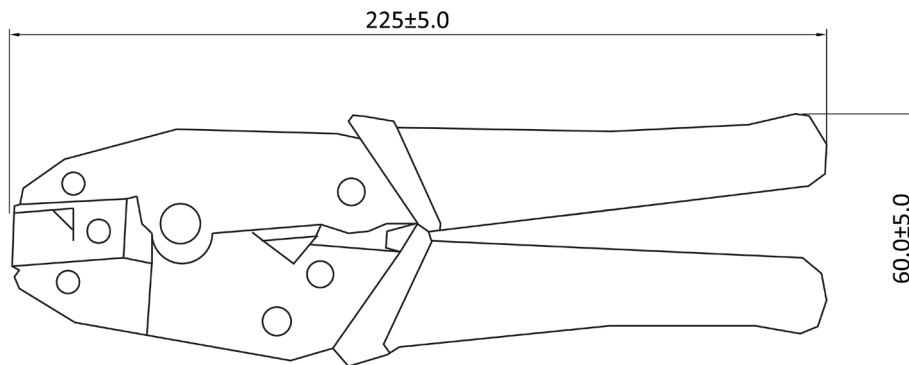

SPECIFICATION:

Colour: blue / black
Application: for RJ45 plugs MPL88C

HANDLING:

Packaging: single-packed

Order Information

Identifier:

MPZ8EC

Crimping tool for RJ45 plugs series MPL88C