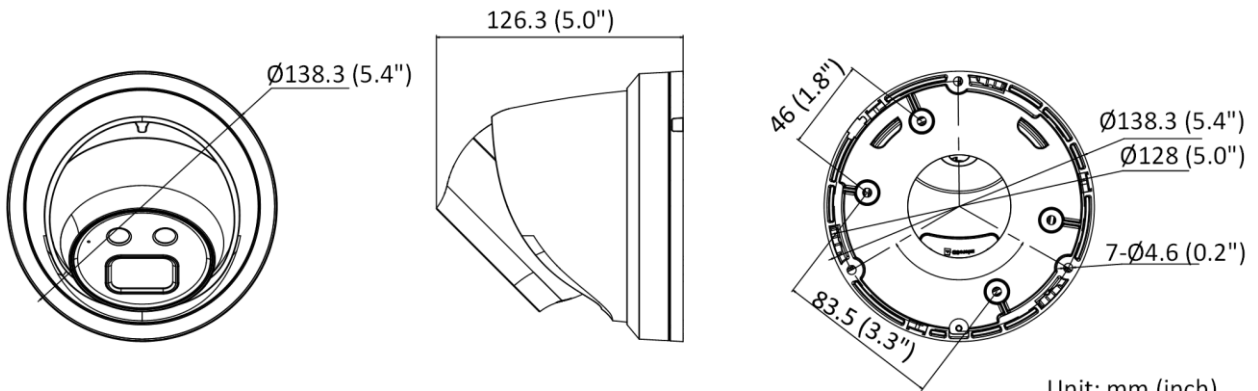

▪ **Dimension**

▪ **Accessory**

▪ **Optional**

DS-1276ZJ-SUS Corner Mount	DS-1275ZJ-SUS Vertical Pole Mount	DS-1271ZJ-140 Pendant Mount	DS-1273ZJ-140(BLACK) Wall Mount	DS-1273ZJ-140B Wall Mount
DS-1273ZJ-140 Wall Mount	DS-1280ZJ-PT6 Junction Box