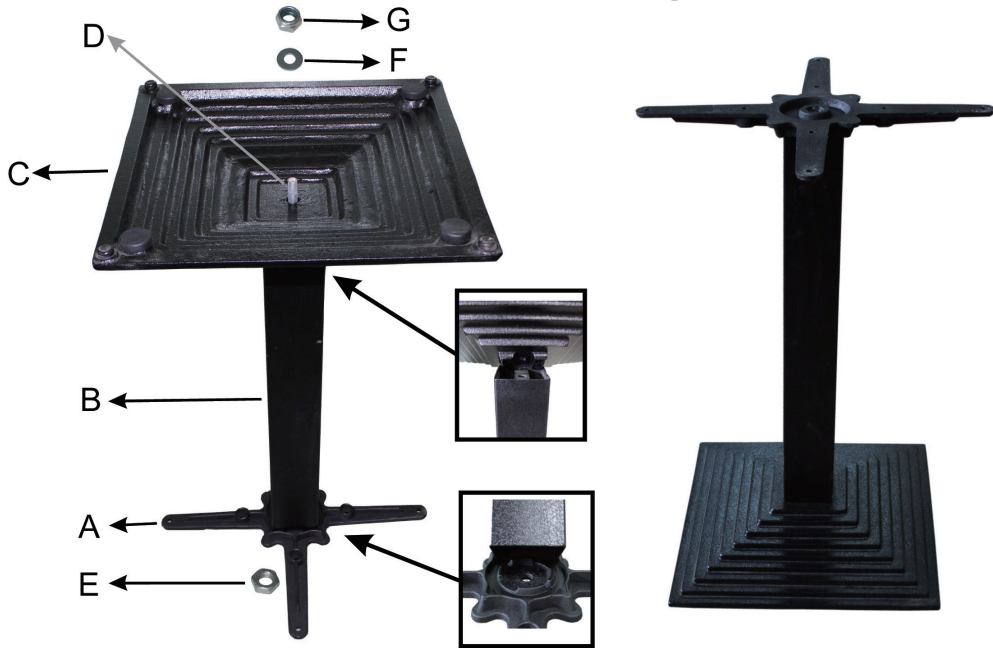

BOLERO

CE153 Cast Iron Step Square Table base GH446 Cast Iron Step Table Base (Coffee Height)

Assembly Instructions

A		1pc
B		1pc
C		1pc
D		1pc
E		2pcs
F		1pc
G		1pc

UK	0845 146 2887	Fourth Way, Avonmouth, Bristol, BS11 8TB United Kingdom
NL	0800 – 29 1 29	
	040 – 2628080	
FR	0800 - 29 2 29	
	01 60 34 28 80	
DE	0800 – 1860806	
IT	N/A	
ES	901-100 133	
PT	vendas@nisbets.pt	
AU	1300 225 960	15 Badgally Road, Campbelltown, 2560, NSW, Australia

Important!

Please note screws required to fix the base to the Bolero predrilled table tops are supplied with the table top carton.

Before assembly, carefully remove all packaging and ensure all parts are present. Please periodically check and tighten assembly.

Important! Once assembled please do not attempt to move or lift the table by pulling the table top as this will cause damage to top!

CE153_GH446_A5_v3_20190516