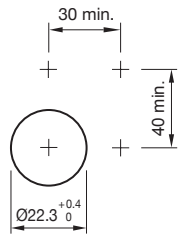

Mounting cut-outs