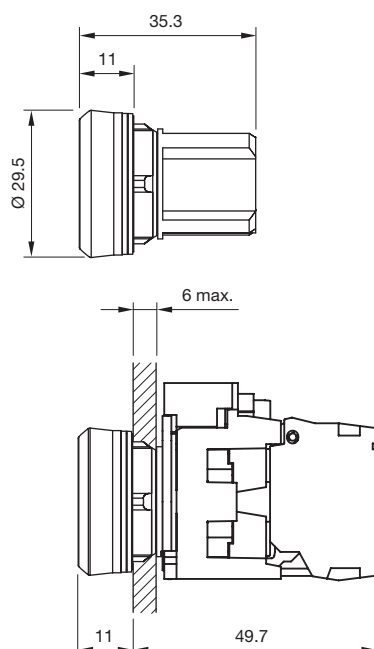

# Data sheet Actuator.

Part No.: 45-2231.11H0.000

## Technical data

Design	raised
Front dimension	Ø 29,5 mm
Illuminative colour	Green
Lens illumination	illuminative
Lens colour	Green
Lens shape	flush
Lens material	Plastic
Lens optics	transparent
Lens type	level with front bezel
Front bezel colour	Black
Front bezel material	Plastic
Housing colour	Black
Housing material	Plastic
Weight	0.018 kg
IP front protection	IP66, IP67, IP69K
Illumination colour	Green
Switching action	Momentary
Switching system	Slow-make switching element
Operating temperature	- 25 °C ... + 70 °C
Climate resistance	During operation according to IEC 60721: 3K6, 3C3, 3S2, 3M6
Mechanical lifetime	3 Mio. cycles of operation

## Dimensions