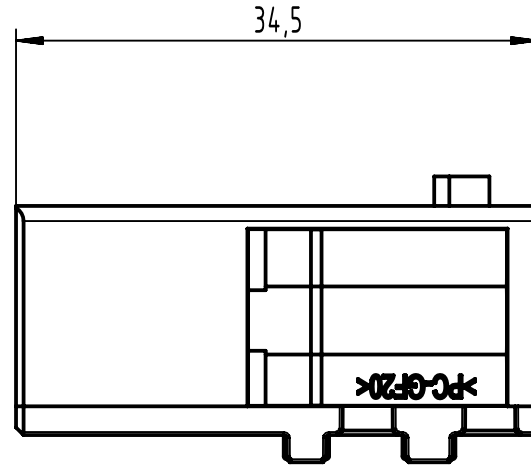

1 2 3 4 5 6

A

B

C

D

	All Dimensions in mm Original Size DIN A4		Scale 2:1	Free size tol.		Ref.
						Sub.
	All rights reserved		Created by HOLLERT	Inspected by RUETERA	Standardisation SAP_WFRT	Date 2022-05-31
	Department EL PD		Title Han Domino DD cube, crimp (M.1)			State Final Release
HARTING D-32339 Espelkamp		Type TB	Number 09 14 906 1001			Doc-Key / ECM-Nr. 100952566/UGD/001/B 500000218497
					Rev. B	Page 1/1