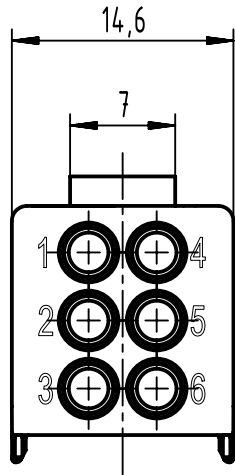

1 2 3 4 5 6

A

B

C

D

	All Dimensions in mm Original Size DIN A4		Scale 2:1	Free size tol.		Ref.
						Sub.
	All rights reserved		Created by HOLLERT	Inspected by RUETERA	Standardisation SAP_WFRT	Date 2022-05-31
	Department EL PD		Title Han Domino DD cube, crimp (M.1)			State Final Release
HARTING D-32339 Espelkamp		Type TB	Number 09 14 906 1001			Doc-Key / ECM-Nr. 100952566/UGD/001/B 500000218497
					Rev. B	Page 1/1