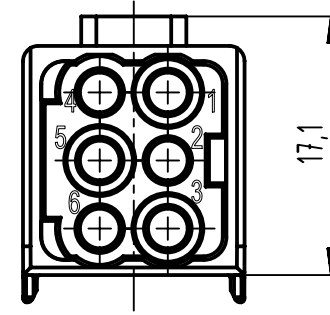

1 2 3 4 5 6

A

B

C

D

	All Dimensions in mm Original Size DIN A4		Scale 2:1	Free size tol.		Ref.
						Sub.
	All rights reserved		Created by HOLLERT	Inspected by RUETERA	Standardisation SAP_WFRT	Date 2022-05-31
	Department EL PD		Title Han Domino DD cube, crimp (M.1)			State Final Release
HARTING D-32339 Espelkamp		Type TB	Number 09 14 906 1001			Doc-Key / ECM-Nr. 100952566/UGD/001/B 500000218497
					Rev. B	Page 1/1