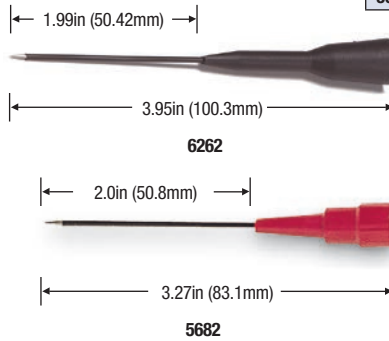

Insulation Piercing Clip Sets

6405

Model#	Features	Colors
6405	Attach to test leads 4in (10.2cm) long	Set of red/black
6413	Attach to 0.080in (2.03mm) probe tip(10.2cm) long	Set of red/black

- Double V block centers wire
- Set of 2, (red and black jacks)
- Bright yellow for easy location
- Attach to test leads

Test Lead Couplers

Model# 6252

Banana plug splice.
Maintains overvoltage rating up to CAT III 1000V per IEC61010-031.
Use with any Pomona DMM test leads, even 0.16in (4mm plugs).

Large Alligator Clip Set

← 3.58in (90.9mm) →

Model#	Color
6041B	Set of 2: Black, Red

Fits on any DMM or banana plug test lead.
Rating: IEC61010-031 CAT III 1000V 20A.
Jaw Opening: 1.0in (25.40mm).

Test Probe Tip Adapters

Model#	Application
6262-02	fits comfort-grip style and modular probes 6232A and 6479
5682-*	fits modular probe 5689A

Medium Alligator Clip Set

← 2.91in (73.9mm) →

Model#	Color
5916B	Set of 2: Black, Red

Fits on any DMM or banana plug test lead.
Rating: CAT II 1000V, 10A.
Jaw Opening: to 0.30in. (7.62mm).

Alligator Clip Set for Test Probes