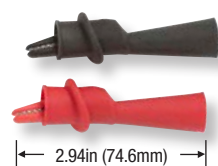

Fits on any DMM or banana plug test lead.
Rating: IEC61010-031 CAT III 600V 10A.
Jaw Opening: to 1.0in (25.40mm).
***Std. Colors:** -0 Black, -2 Red.

Insulated Spade Lug Adapters

6203

Model#	Color
6203	Set of 2: Black, Red
1614A-*	1 Clip

Connect banana plug patch cords to binding posts.
Fits screws or binding posts from #10: 0.32in to 0.25in (8.13mm to 6.35mm).
Compatible with any Pomona banana jack shrouded or unshrouded
***For singles, order:** -0 Black, -2 Red.

Medium Alligator Clip Set

← 2.91in (73.9mm) →

Model#	Color
5916B	Set of 2: Black, Red

Fits on any DMM or banana plug test lead.
Rating: CAT II 1000V, 10A.
Jaw Opening: to 0.30in. (7.62mm).

Alligator Clip Set for Test Probes

← 2.94in (74.6mm) →

Model#	Color
6264B	Set of 2: Black, Red

Alligator Clip.
Attach to probe tip.
Rating: CAT II 1000V, 10A.
Works with comfort-grip style and modular electrical probes.