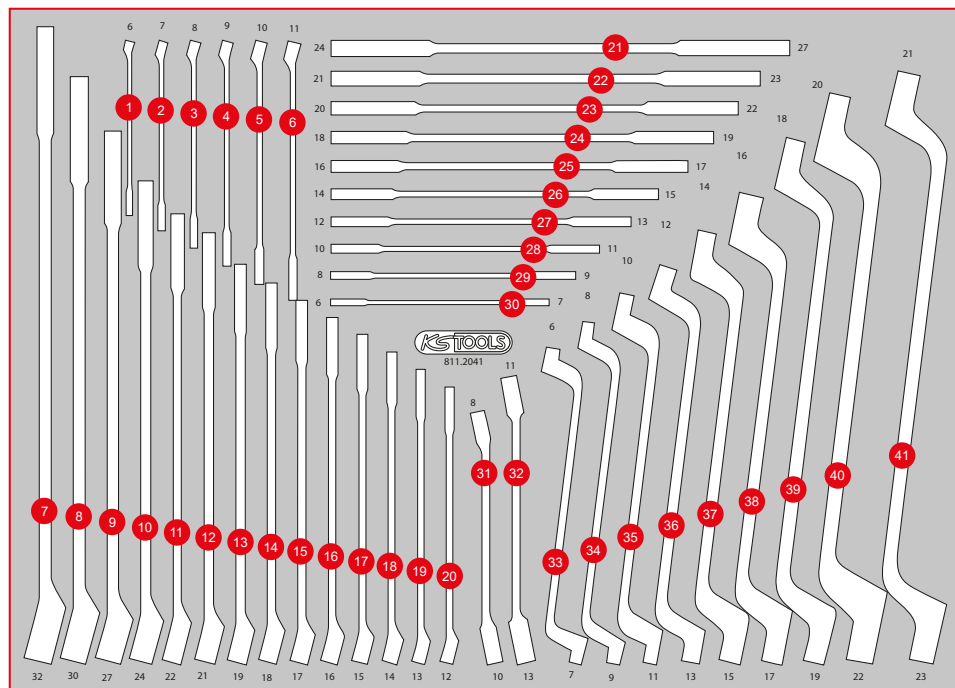

P35

P45

Pos.	Code	Description	pcs
1	517.0606	Combination spanners, offset, 6 mm	1
2	517.0607	Combination spanners, offset, 7 mm	1
3	517.0608	Combination spanners, offset, 8 mm	1
4	517.0609	Combination spanners, offset, 9 mm	1
5	517.0610	Combination spanners, offset, 10 mm	1
6	517.0611	Combination spanners, offset, 11 mm	1
7	517.0632	Combination spanners, offset, 32 mm	1
8	517.0630	Combination spanners, offset, 30 mm	1
9	517.0627	Combination spanners, offset, 27 mm	1
10	517.0624	Combination spanners, offset, 24 mm	1
11	517.0622	Combination spanners, offset, 22 mm	1
12	517.0621	Combination spanners, offset, 21 mm	1
13	517.0619	Combination spanners, offset, 19 mm	1
14	517.0618	Combination spanners, offset, 18 mm	1
15	517.0617	Combination spanners, offset, 17 mm	1
16	517.0616	Combination spanners, offset, 16 mm	1
17	517.0615	Combination spanners, offset, 15 mm	1
18	517.0614	Combination spanners, offset, 14 mm	1
19	517.0613	Combination spanners, offset, 13 mm	1
20	517.0612	Combination spanners, offset, 12 mm	1
21	517.0716	Double open ended spanners, 24 x 27 mm	1
22	517.0715	Double open ended spanners, 21 x 23 mm	1
23	517.0714	Double open ended spanners, 20 x 22 mm	1
24	517.0712	Double open ended spanners, 18 x 19 mm	1
25	517.0710	Double open ended spanners, 16 x 17 mm	1
26	517.0709	Double open ended spanners, 14 x 15 mm	1
27	517.0707	Double open ended spanners, 12 x 13 mm	1
28	517.0704	Double open ended spanners, 10 x 11 mm	1
29	517.0702	Double open ended spanners, 8 x 9 mm	1
30	517.0701	Double open ended spanners, 6 x 7 mm	1
31	517.0252	Open double ring spanner, offset, 8 x 10 mm	1
32	517.9244	Open double ring spanner, offset, 11 x 13 mm	1
33	517.0801	Double ring spanner, offset, 6 x 7 mm	1
34	517.0802	Double ring spanner, offset, 8 x 9 mm	1
35	517.0804	Double ring spanner, offset, 10 x 11 mm	1
36	517.0807	Double ring spanner, offset, 12 x 13 mm	1
37	517.0809	Double ring spanner, offset, 14 x 15 mm	1
38	517.0810	Double ring spanner, offset, 16 x 17 mm	1
39	517.0812	Double ring spanner, offset, 18 x 19 mm	1
40	517.0813	Double ring spanner, offset, 20 x 22 mm	1
41	517.0815	Double ring spanner, offset, 21 x 23 mm	1