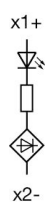

EAO – Your Expert Partner for Human Machine Interfaces

45-2T00.10N0.000 - Indicator full-face illumination - Actuator

45-2T00.10N0.000 - Indicator full-face illumination - Actuator

Attention: The preview is based on a sample product. This can differ from your current configuration.

Attribute

Design	raised
Front dimension	Ø 30 mm
Front form	round
IP front protection	IP66, IP67, IP69K
Mounting cut-out	Ø 22.3 mm
Housing material	Plastic
Illumination colour	White
Illuminative colour	White
Lens cap colour	White
Lens cap material	Plastic
Lens cap optical effect	transparent
Lens cap shape	flush
Weight	0.012 kg

Function

Indicator

EAO – Your Expert Partner for Human Machine Interfaces

45-2T00.10N0.000 - Indicator full-face illumination - Actuator

Dimensions

Mounting cut-outs

Wiring diagrams

Additional information

Mounting depth, incl. front plate, see chapter drawings