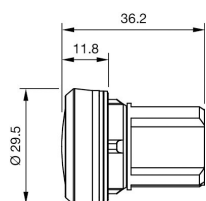

Attribute

Design	raised
Front dimension	Ø 30 mm
Front form	round
IP front protection	IP66, IP67, IP69K
Mounting cut-out	Ø 22.3 mm
Housing material	Plastic
Illumination colour	White
Illuminative colour	White
Lens cap colour	White
Lens cap material	Plastic
Lens cap optical effect	transparent
Lens cap shape	flush
Weight	0.012 kg

Function

Indicator

EAO – Your Expert Partner for Human Machine Interfaces

45-2T00.10N0.000 - Indicator full-face illumination - Actuator

Dimensions

Mounting cut-outs

Wiring diagrams

Additional information