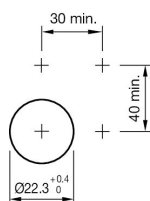

Attribute

Design	raised
Front dimension	Ø 30 mm
Front form	round
IP front protection	IP66, IP67, IP69K
Mounting cut-out	Ø 22.3 mm
Housing material	Plastic
Illumination colour	White
Illuminative colour	White
Lens cap colour	White
Lens cap material	Plastic
Lens cap optical effect	transparent
Lens cap shape	flush
Weight	0.012 kg

Function

Indicator

EAO – Your Expert Partner for Human Machine Interfaces

45-2T00.10N0.000 - Indicator full-face illumination - Actuator

Dimensions

Mounting cut-outs

Wiring diagrams

Additional information

Mounting depth, incl. front plate, see chapter drawings