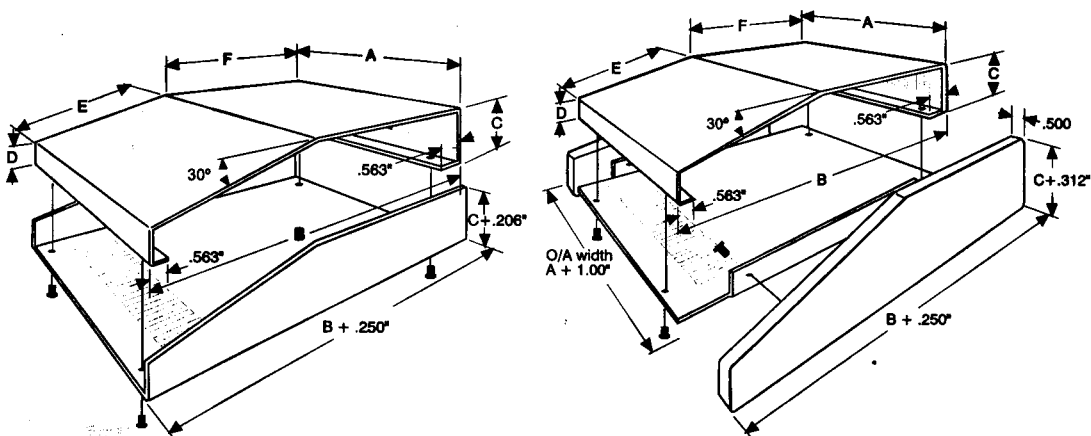

30° Sloped Instrument Console (1456)

KEY FEATURES

Aluminum Top and Case
Same as 10° series (see page 59)

KEY FEATURES

Aluminum Top and Walnut Case
Same as 10° series (see page 59)

Off White Top and Blue Case	Part Number	Black Top and Blue Case	Off White Top and Walnut Case	Units	Dimensions					
					A	B	C	D	E	F
1456CE3WHBU	1456CE3BKBU	1456CE3WHCWW		inch mm	4 102	5.5 140	3 76	1.1 28	3.7 94	2.2 56
1456FE3WHBU	1456FE3BKBU			inch mm	6.5 165	5.5 140	3 76	1.1 28	3.7 94	2.2 56
1456FG4WHBU	1456FG4BKBU			inch mm	6.5 165	7.2 183	4 102	1.1 28	5.7 145	2.2 56
1456KE3WHBU	1456KE3BKBU			inch mm	10 254	5.5 140	3 76	1.1 28	3.7 94	2.2 56
1456KG4WHBU	1456KG4BKBU			inch mm	10 254	7.2 183	4 102	1.1 28	5.7 145	2.2 56
1456KK4WHBU	1456KK4BKBU	1456KK4WHCWW		inch mm	10 254	10.2 259	4 102	1.1 28	5.7 145	5.2 132
1456PG4WHBU	1456PG4BKBU			inch mm	14 356	7.2 183	4 102	1.1 28	5.7 145	2.2 56
1456PK4WHBU	1456PK4BKBU	1456PK4WHCWW		inch mm	14 356	10.2 259	4 102	1.1 28	5.7 145	5.2 132
1456RK4WHBU	1456RK4BKBU			inch mm	17 432	10.2 259	4 102	1.1 28	5.7 145	5.2 132
1456WK4WHBU	1456WK4BKBU			inch mm	20 508	10.2 259	4 102	1.1 28	5.7 145	5.2 132