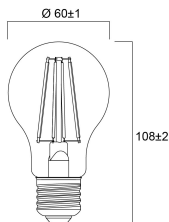

TECHNICAL DRAWINGS