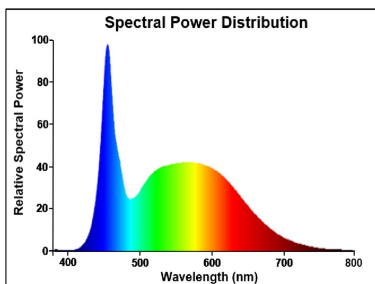

### Optical data

Luminous flux (lm)	1055
Luminous flux (Rated) (lm)	1055
Colour temperature (K)	6500
Light colour	Daylight
CRI (Ra)	80
Colour Variation Initial (SDCM)	SDCM6
Photobiological Risk Group	RG1
Lumen maintenance at end of nominal life (%)	70

## PHOTOMETRY