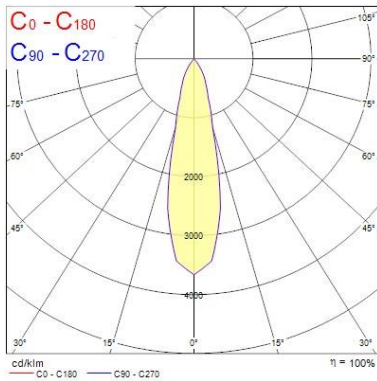

### Optical data

Fixture luminous flux (lm)	1092
Luminaire efficacy (lm/W)	109
LOR (%)	100
Colour temperature (K)	3000
Light colour	Warm White
CRI (Ra)	85
Adjustable chromaticity	N
Beam Angle (°)	25
Luminous flux (emergency) (lm)	347
Emergency duration (h)	3

### Physical data

Housing colour	Aluminium
IP rating	IP65/20
IK rating	IK02
Nominal Product Width (mm)	72
Nominal Product Height (mm)	64
Cutout Dimensions (W x L in mm or Diameter in mm)	72
Weight (kg)	1.39
Recessed Depth (mm)	64

### PHOTOMETRY