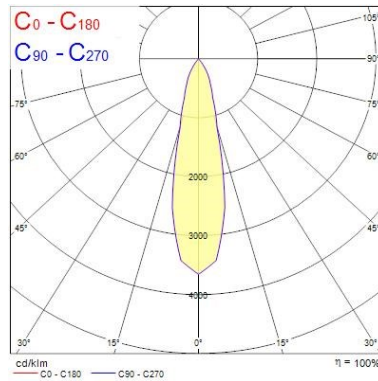

### Optical data

Fixture luminous flux (lm)	1092
Luminaire efficacy (lm/W)	109
LOR (%)	100
Colour temperature (K)	3000
Light colour	Warm White
CRI (Ra)	85
Adjustable chromaticity	N
Beam Angle (°)	25
Luminous flux (emergency) (lm)	347
Emergency duration (h)	3

### Physical data

Housing colour	Aluminium
IP rating	IP65/20
IK rating	IK02
Nominal Product Width (mm)	72
Nominal Product Height (mm)	64
Cutout Dimensions (W x L in mm or Diameter in mm)	72
Weight (kg)	1.39
Recessed Depth (mm)	64

### PHOTOMETRY