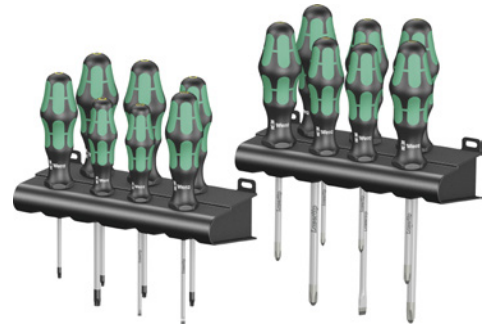

XXL screwdriver set with circular blade, 14 pieces

Slotted/PH/PZ/TX content

Execution:

- Screwdriver with power grip
- Lasertip tip
- round blades, slotted, cross-head and TX

Advantage:

- Micro-roughened, sharp-edged surface texture created by laser tip securely holds the screwdriver in the screw head
- Cam-Out effect is reduced
- Lower contact force required
- Multi-component handle for greater comfort

Delivery:

In plastic rack to hang up

Art. no.	52768 010
Brand	WERA
Manufacturer Part Number	05105630001
Tip type	Slot, PH, PZ, TX
Number of pieces in assortment/set	14
Tip size	PH1, PH2, PH3, PZ1, PZ2, PZ3, TX10, TX15, TX20, TX25, TX30, Slot 3.5 mm, Slot 4 mm, Slot 6.5 mm
Gross Weight	1.468 kg
Product Group	542