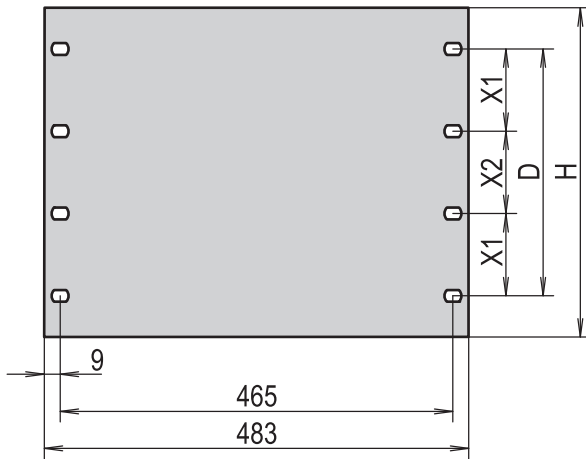

Cabinet Accessories – Mechanics

19" front panels

- Al anodised, colours light grey (RAL 7035) or black grey (RAL 7021)

Delivery comprises

Item	Qty	Description
1	1	19" front panel, Al, 3 mm/4 mm

00504002

sza42889

Order Information

Height	H	D	X1	X2	Mounting holes pieces	3 mm thick, RAL 7021 Part no.	3 mm thick, RAL 7035 Part no.	3 mm, Al anodised, cut edges plain Part no.	4 mm, Al anodised Part no.
U	mm	mm	mm	mm					
1	43.6	31.7	–	–	4	30118-948	30118-299	30219-098	40304-074
2	88.1	76.2	–	–	4	30118-949	30118-301	30219-101	40304-075
3	132.5	57.1	–	–	4	30118-950	30118-302	30219-104	40304-076
4	177.0	101.6	–	–	4	30118-951	30118-303	30219-107	40304-077
5	221.4	146.0	–	–	4	30118-952	30118-304	30219-110	40304-078
6	265.9	190.4	–	–	4	30118-953	30118-305	30219-113	40304-079
7	310.3	234.9	88.9	57.1	8	30118-954	30118-306	30219-137	40304-080
8	354.8	279.4	101.6	76.2	8	30118-955	30118-307	30219-138	40304-081
9	399.2	323.8	101.6	120.6	8	30118-956	30118-308	30219-143	40304-082
10	443.7	368.3	101.6	165.1	8	30118-957	30118-309	30219-144	40304-083

Delivery: supplied loose with cabinet or frame

Part no./35

Note

- 19" assembly kit see page 3.17
- Front panel processing to your instructions under www.frontpanelexpress.eu

For further information www.schroff.biz/oneclick
oneClick search code = Part no.