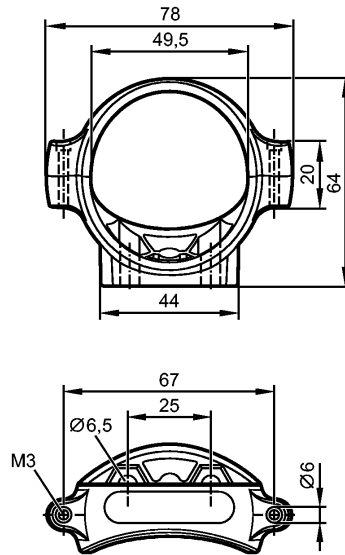

BRACKET CCC

Accessories

Product characteristics

Mounting set

O2M2

Mechanical data

Housing materials

fixture: ABS

Weight

[kg]

0.05

Accessories

Accessories (included)

2 socket head bolts, M3 x 11; 2 mounting screws; M6 x 20; 2 washers; 2 self-locking M6 nuts

Remarks

Pack quantity

[piece]

1