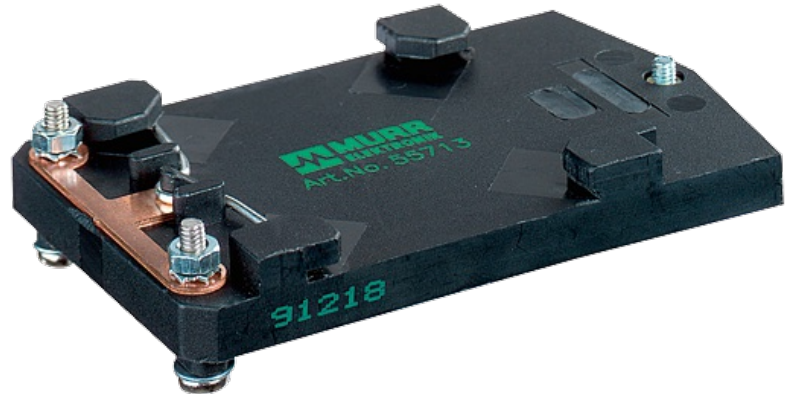

MASI65 ACCESSORIE

Snap-on device for DIN rails

DIN-rail adapter

[Link to Product](#)

Illustration

Product may differ from Image