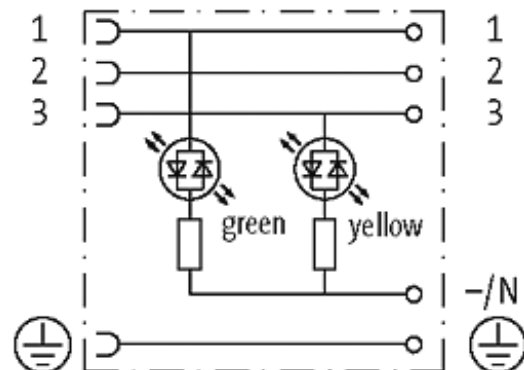

SVS VALVE PLUG FORM A 18MM FIELD-WIREABLE

24V LED M16x1.5

Form A (18 mm) for pressure switch
 24 V AC/DC
 LED green (1) yellow (3)
 metric

Plastic housings with good resistance against chemicals and oils. The resistance to aggressive media should be individually tested for your application. Further details on request.

[Link to Product](#)

Illustration

stay connected

Height: 41 mm

Product may differ from Image

Approvals

Form

29441

Technical Data

Operating voltage	24 V AC/DC $\pm 25\%$
Operating current per contact	max. 4 A
Sealing range (cable diameter)	5...10 mm
Locking of ports	M3 (recommended torque 0.4 Nm)
Compression gland	M16 \times 1.5 mm
Protection	IP65 inserted and tightened (EN 60529), with gland