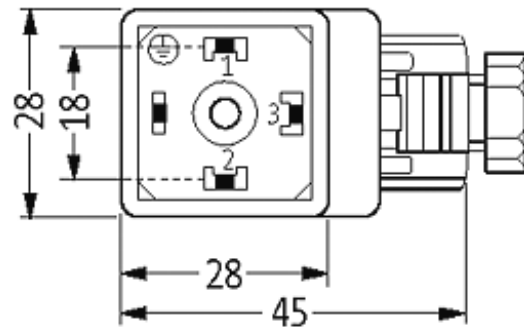

SVS VALVE PLUG FORM A 18MM FIELD-WIREABLE

24V LED M16x1.5

Form A (18 mm) for pressure switch
 24 V AC/DC
 LED green (1) yellow (3)
 metric

Plastic housings with good resistance against chemicals and oils. The resistance to aggressive media should be individually tested for your application. Further details on request.

[Link to Product](#)

Illustration

stay connected

Height: 41 mm

Product may differ from Image

Approvals

Form

29441

Technical Data

Operating voltage	24 V AC/DC $\pm 25\%$
Operating current per contact	max. 4 A
Sealing range (cable diameter)	5...10 mm
Locking of ports	M3 (recommended torque 0.4 Nm)
Compression gland	M16 \times 1.5 mm
Protection	IP65 inserted and tightened (EN 60529), with gland