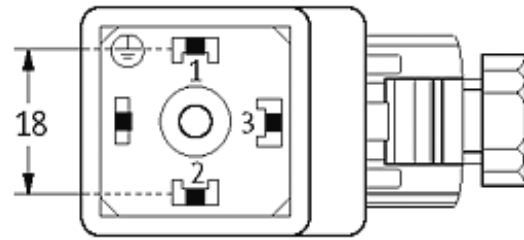

SVS VALVE PLUG FORM A 18MM FIELD-WIREABLE

24V LED M16x1.5

Form A (18 mm) for pressure switch
 24 V AC/DC
 LED green (1) yellow (3)
 metric

Plastic housings with good resistance against chemicals and oils. The resistance to aggressive media should be individually tested for your application. Further details on request.

[Link to Product](#)

Illustration

stay connected

Height: 41 mm

Product may differ from Image

Approvals

Form

29441

Technical Data

Operating voltage	24 V AC/DC $\pm 25\%$
Operating current per contact	max. 4 A
Sealing range (cable diameter)	5...10 mm
Locking of ports	M3 (recommended torque 0.4 Nm)
Compression gland	M16 \times 1.5 mm
Protection	IP65 inserted and tightened (EN 60529), with gland