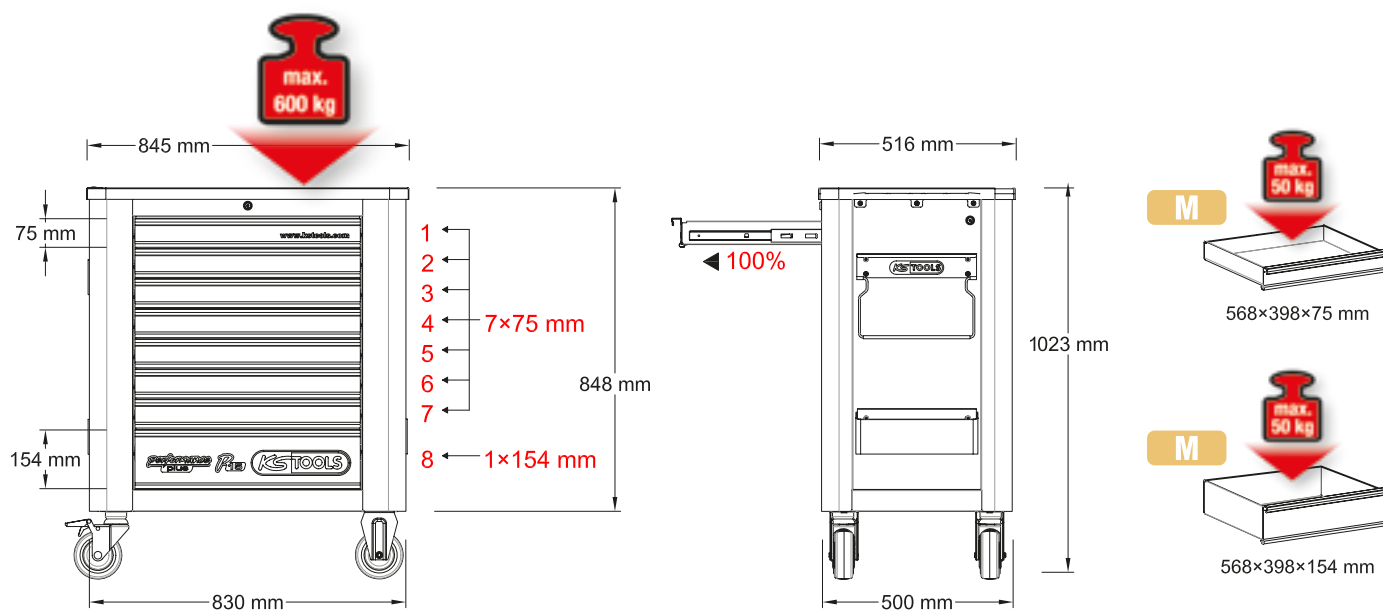

Stable **ball bearing**

Plastic Surface

Lock lockable

Anti-static castors with brakes

Integrated **corner protection**

Paper roll holder included

Can holder included

P15 workshop tool trolley set with 299 tools for 5 drawers