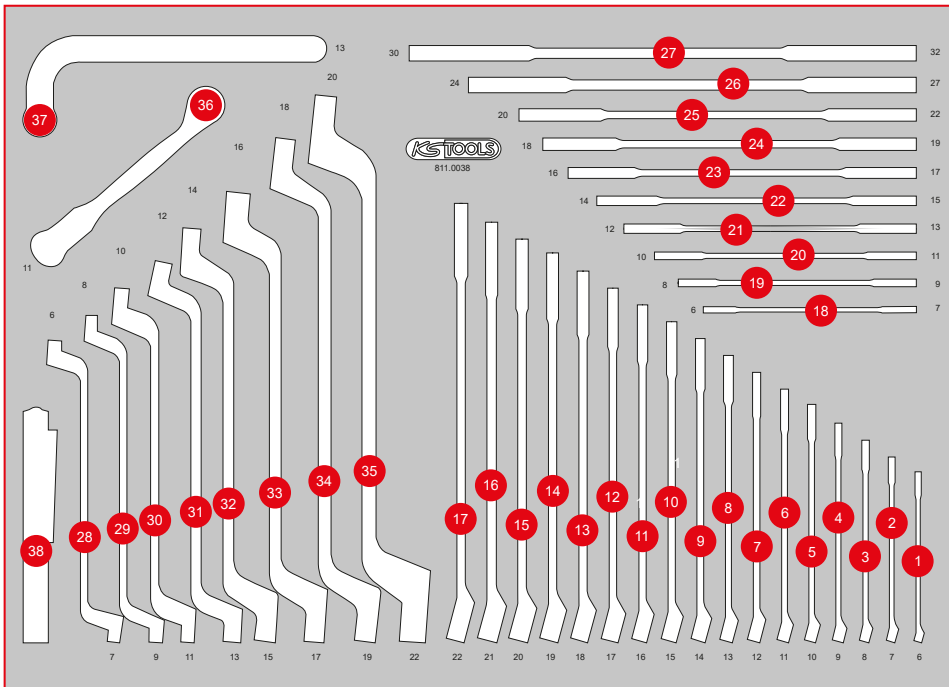

811.0038

M Screw spanner set

Pos.	Code	Description	pcs
1	517.0606	Combination spanners, offset, 6 mm	1
2	517.0607	Combination spanners, offset, 7 mm	1
3	517.0608	Combination spanners, offset, 8 mm	1
4	517.0609	Combination spanners, offset, 9 mm	1
5	517.0610	Combination spanners, offset, 10 mm	1
6	517.0611	Combination spanners, offset, 11 mm	1
7	517.0612	Combination spanners, offset, 12 mm	1
8	517.0613	Combination spanners, offset, 13 mm	1
9	517.0614	Combination spanners, offset, 14 mm	1
10	517.0615	Combination spanners, offset, 15 mm	1
11	517.0616	Combination spanners, offset, 16 mm	1
12	517.0617	Combination spanners, offset, 17 mm	1
13	517.0618	Combination spanners, offset, 18 mm	1
14	517.0619	Combination spanners, offset, 19 mm	1
15	517.0620	Combination spanners, offset, 20 mm	1
16	517.0621	Combination spanners, offset, 21 mm	1
17	517.0622	Combination spanners, offset, 22 mm	1
18	517.0701	Double open ended spanners, 6 x 7 mm	1
19	517.0702	Double open ended spanners, 8 x 9 mm	1
20	517.0704	Double open ended spanners, 10 x 11 mm	1
21	517.0707	Double open ended spanners, 12 x 13 mm	1
22	517.0709	Double open ended spanners, 14 x 15 mm	1
23	517.0710	Double open ended spanners, 16 x 17 mm	1
24	517.0712	Double open ended spanners, 18 x 19 mm	1
25	517.0714	Double open ended spanners, 20 x 22 mm	1
26	517.0716	Double open ended spanners, 24 x 27 mm	1
27	517.0718	Double open ended spanners, 30 x 32 mm	1
28	517.0801	Double ring spanner, offset, 6 x 7 mm	1
29	517.0802	Double ring spanner, offset, 8 x 9 mm	1
30	517.0804	Double ring spanner, offset, 10 x 11 mm	1
31	517.0807	Double ring spanner, offset, 12 x 13 mm	1
32	517.0809	Double ring spanner, offset, 14 x 15 mm	1
33	517.0810	Double ring spanner, offset, 16 x 17 mm	1
34	517.0812	Double ring spanner, offset, 18 x 19 mm	1
35	517.0813	Double ring spanner, offset, 20 x 22 mm	1
36	518.0381	CHROMEplus Open double ring spanner, with flexible joint, 11 mm	1
37	152.1396	Injector pump wrench 13 mm	1
38	150.4370	perfectLight torch 85 lumen	1