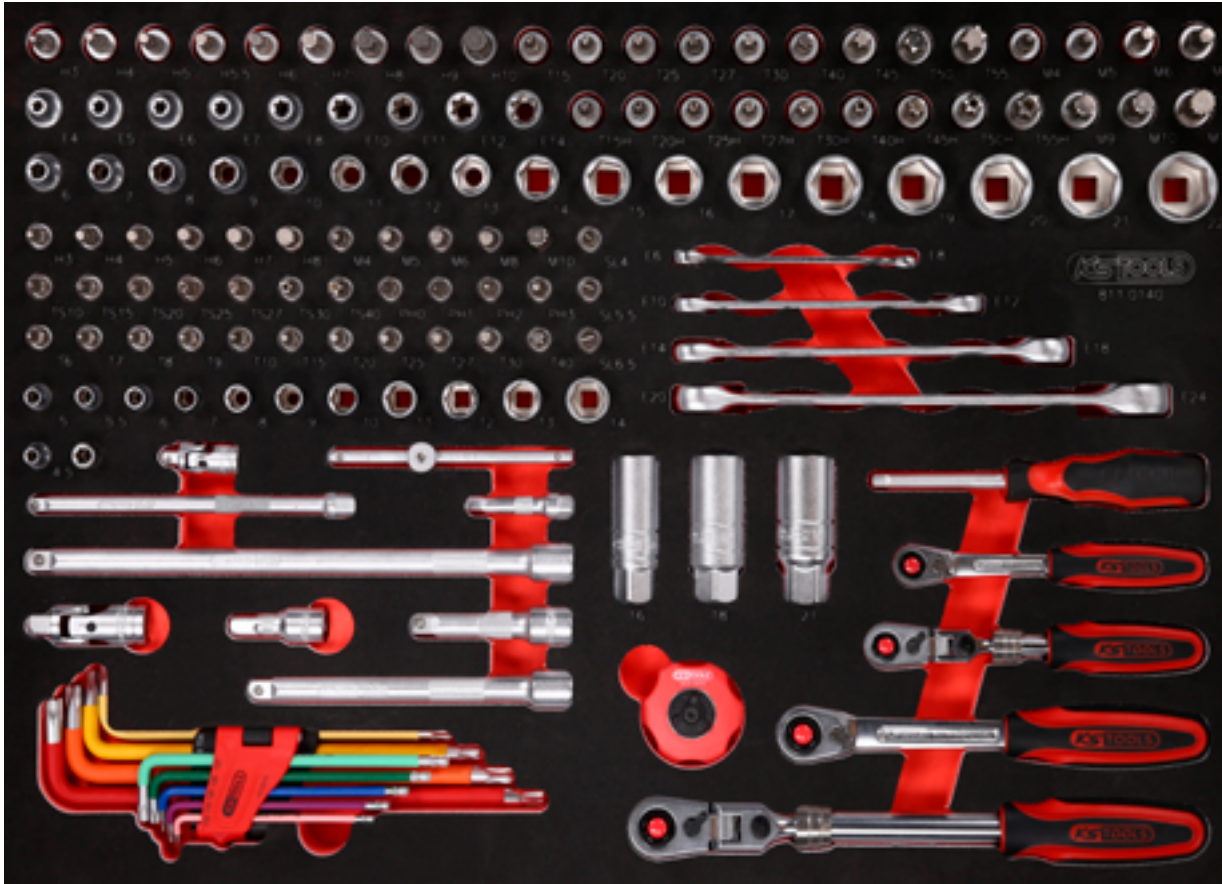

811.0140

M 1/4" + 3/8" socket spanner set

Pos.	Code	Description	pcs	Pos.	Code	Description	pcs	Pos.	Code	Description	pcs
1	911.3863	3/8" Bit socket hexagon, 3 mm	1	24	911.4339	3/8" Torx E Socket, E5	1	47	917.3809	3/8" Hexagonal socket, 9 mm	1
2	911.3864	3/8" Bit socket hexagon, 4 mm	1	25	911.4340	3/8" Torx E Socket, E6	1	48	917.3810	3/8" Hexagonal socket, 10 mm	1
3	911.3865	3/8" Bit socket hexagon, 5 mm	1	26	911.4341	3/8" Torx E Socket, E7	1	49	917.3811	3/8" Hexagonal socket, 11 mm	1
4	911.38655	3/8" Bit socket hexagon, 5,5 mm	1	27	911.4342	3/8" Torx E Socket, E8	1	50	917.3812	3/8" Hexagonal socket, 12 mm	1
5	911.3866	3/8" Bit socket hexagon, 6 mm	1	28	911.4318	3/8" Torx E Socket, E10	1	51	917.3813	3/8" Hexagonal socket, 13 mm	1
6	911.3867	3/8" Bit socket hexagon, 7 mm	1	29	911.4319	3/8" Torx E Socket, E11	1	52	917.3814	3/8" Hexagonal socket, 14 mm	1
7	911.3868	3/8" Bit socket hexagon, 8 mm	1	30	911.4320	3/8" Torx E Socket, E12	1	53	917.3815	3/8" Hexagonal socket, 15 mm	1
8	917.3969	3/8" Bit socket hexagon, 9 mm	1	31	911.4321	3/8" Torx E Socket, E14	1	54	917.3816	3/8" Hexagonal socket, 16 mm	1
9	917.3857	3/8" Bit socket hexagon, 10 mm	1	32	911.3961	3/8" Bit socket Torx tamperproof, TB15	1	55	917.3817	3/8" Hexagonal socket, 17 mm	1
10	911.3869	3/8" Bit socket Torx, T15	1	33	911.3962	3/8" Bit socket Torx tamperproof, TB20	1	56	917.3818	3/8" Hexagonal socket, 18 mm	1
11	911.3870	3/8" Bit socket Torx, T20	1	34	911.3963	3/8" Bit socket Torx tamperproof, TB25	1	57	917.3819	3/8" Hexagonal socket, 19 mm	1
12	911.3871	3/8" Bit socket Torx, T25	1	35	911.3964	3/8" Bit socket Torx tamperproof, TB27	1	58	917.3820	3/8" Hexagonal socket, 20 mm	1
13	911.3872	3/8" Bit socket Torx, T27	1	36	911.3965	3/8" Bit socket Torx tamperproof, TB30	1	59	917.3821	3/8" Hexagonal socket, 21 mm	1
14	911.3873	3/8" Bit socket Torx, T30	1	37	911.3966	3/8" Bit socket Torx tamperproof, TB40	1	60	917.3822	3/8" Hexagonal socket, 22 mm	1
15	911.3874	3/8" Bit socket Torx, T40	1	38	911.3967	3/8" Bit socket Torx tamperproof, TB45	1	61	911.1436	1/4" Bit socket hexagon, 3 mm	1
16	911.3885	3/8" Bit socket Torx, T45	1	39	911.3968	3/8" Bit socket Torx tamperproof, TB50	1	62	911.1437	1/4" Bit socket hexagon, 4 mm	1
17	911.3884	3/8" Bit socket Torx, T50	1	40	911.3969	3/8" Bit socket Torx tamperproof, TB55	1	63	911.1438	1/4" Bit socket hexagon, 5 mm	1
18	911.3888	3/8" Bit socket Torx, T55	1	41	917.3901	3/8" Bit socket spline (XZN), M9	1	64	911.1439	1/4" Bit socket hexagon, 6 mm	1
19	911.3918	3/8" Bit socket spline (XZN), M4	1	42	911.3920	3/8" Bit socket spline (XZN), M10	1	65	911.1440	1/4" Bit socket hexagon, 7 mm	1
20	911.3915	3/8" Bit socket spline (XZN), M5	1	43	917.3903	3/8" Bit socket spline (XZN), M12	1	66	911.1441	1/4" Bit socket hexagon, 8 mm	1
21	911.3916	3/8" Bit socket spline (XZN), M6	1	44	917.3806	3/8" Hexagonal socket, 6 mm	1	67	917.1541	1/4" Bit socket spline (XZN), M4	1
22	911.3917	3/8" Bit socket spline (XZN), M8	1	45	917.3807	3/8" Hexagonal socket, 7 mm	1	68	917.1542	1/4" Bit socket spline (XZN), M5	1
23	911.4338	3/8" Torx E Socket, E4	1	46	917.3808	3/8" Hexagonal socket, 8 mm	1	69	917.1543	1/4" Bit socket spline (XZN), M6	1