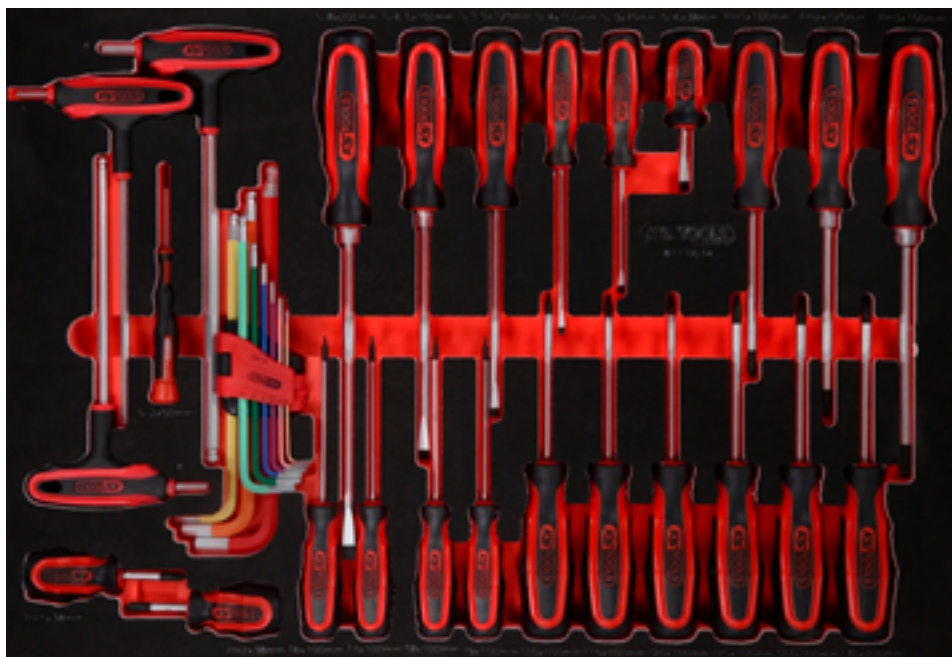

Screw spanner set in foam insert

811.0038

Pliers, hammer and chisel set in foam insert

811.1023

811.0034

M Screwdriver set

Pos.	Code	Description	pcs
1	159.1134	ERGOTORQUEplus screwdriver, Torx, T6	1
2	159.1135	ERGOTORQUEplus screwdriver, Torx, T7	1
3	159.1030	ERGOTORQUEplus screwdriver, Torx, T8	1
4	159.1031	ERGOTORQUEplus screwdriver, Torx, T9	1
5	159.1032	ERGOTORQUEplus screwdriver, Torx, T10	1
6	159.1033	ERGOTORQUEplus screwdriver, Torx, T15	1
7	159.1034	ERGOTORQUEplus screwdriver, Torx, T20	1
8	159.1035	ERGOTORQUEplus screwdriver, Torx, T25	1
9	159.1036	ERGOTORQUEplus screwdriver, Torx, T27	1
10	159.1037	ERGOTORQUEplus screwdriver, Torx, T30	1
11	159.1024	ERGOTORQUEplus screwdriver for screws PH, PH3, 265 mm	1
12	159.1022	ERGOTORQUEplus screwdriver for screws PH, PH2, 230 mm	1
13	159.1029	ERGOTORQUEplus screwdriver for screws PH, PH1, 205 mm	1
14	159.1001	ERGOTORQUEplus screwdriver for slotted screws, 6 mm, stubby	1
15	159.1002	ERGOTORQUEplus screwdriver for slotted screws, 3 mm, 155 mm	1
16	159.1004	ERGOTORQUEplus screwdriver for slotted screws, 4 mm, 180 mm	1
17	159.1006	ERGOTORQUEplus screwdriver for slotted screws, 5,5 mm, 230 mm	1
18	159.1009	ERGOTORQUEplus screwdriver for slotted screws, 6,5 mm, 255 mm	1
19	159.1011	ERGOTORQUEplus screwdriver for slotted screws, 8 mm, 315 mm	1
20	159.1141	ERGOTORQUEplus screwdriver for screws PH, PH1, stubby	1
21	159.1026	ERGOTORQUEplus screwdriver for screws PH, PH2, stubby	1
22	151.4420	Ball ended hexagon key wrench set, extra long, 9 pcs	9
23	500.7109	Precision screwdriver, slot, 2 mm	1
24	151.8135	T-handle ball ended hexagon key wrench, 6 mm	1
25	151.8134	T-handle ball ended hexagon key wrench, 5 mm	1
26	151.8137	T-handle ball ended hexagon key wrench, 8 mm	1