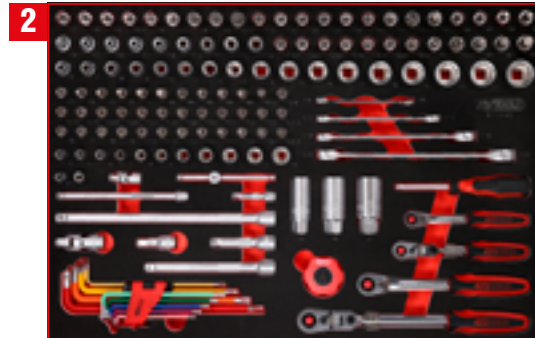

815.5299

M

Screwdriver set in foam insert

811.0034

1/4" + 3/8" socket spanner set in foam insert

811.0140

1/2" screwdriver bit set in foam insert

811.0064

Screw spanner set in foam insert

811.0038

Pliers, hammer and chisel set in foam insert

811.1023

811.0034

M Screwdriver set

Pos.	Code	Description	pcs
1	159.1134	ERGOTORQUEplus screwdriver, Torx, T6	1
2	159.1135	ERGOTORQUEplus screwdriver, Torx, T7	1
3	159.1030	ERGOTORQUEplus screwdriver, Torx, T8	1
4	159.1031	ERGOTORQUEplus screwdriver, Torx, T9	1
5	159.1032	ERGOTORQUEplus screwdriver, Torx, T10	1
6	159.1033	ERGOTORQUEplus screwdriver, Torx, T15	1
7	159.1034	ERGOTORQUEplus screwdriver, Torx, T20	1
8	159.1035	ERGOTORQUEplus screwdriver, Torx, T25	1
9	159.1036	ERGOTORQUEplus screwdriver, Torx, T27	1
10	159.1037	ERGOTORQUEplus screwdriver, Torx, T30	1
11	159.1024	ERGOTORQUEplus screwdriver for screws PH, PH3, 265 mm	1
12	159.1022	ERGOTORQUEplus screwdriver for screws PH, PH2, 230 mm	1
13	159.1029	ERGOTORQUEplus screwdriver for screws PH, PH1, 205 mm	1
14	159.1001	ERGOTORQUEplus screwdriver for slotted screws, 6 mm, stubby	1
15	159.1002	ERGOTORQUEplus screwdriver for slotted screws, 3 mm, 155 mm	1
16	159.1004	ERGOTORQUEplus screwdriver for slotted screws, 4 mm, 180 mm	1
17	159.1006	ERGOTORQUEplus screwdriver for slotted screws, 5,5 mm, 230 mm	1
18	159.1009	ERGOTORQUEplus screwdriver for slotted screws, 6,5 mm, 255 mm	1
19	159.1011	ERGOTORQUEplus screwdriver for slotted screws, 8 mm, 315 mm	1
20	159.1141	ERGOTORQUEplus screwdriver for screws PH, PH1, stubby	1
21	159.1026	ERGOTORQUEplus screwdriver for screws PH, PH2, stubby	1
22	151.4420	Ball ended hexagon key wrench set, extra long, 9 pcs	9
23	500.7109	Precision screwdriver, slot, 2 mm	1
24	151.8135	T-handle ball ended hexagon key wrench, 6 mm	1
25	151.8134	T-handle ball ended hexagon key wrench, 5 mm	1
26	151.8137	T-handle ball ended hexagon key wrench, 8 mm	1