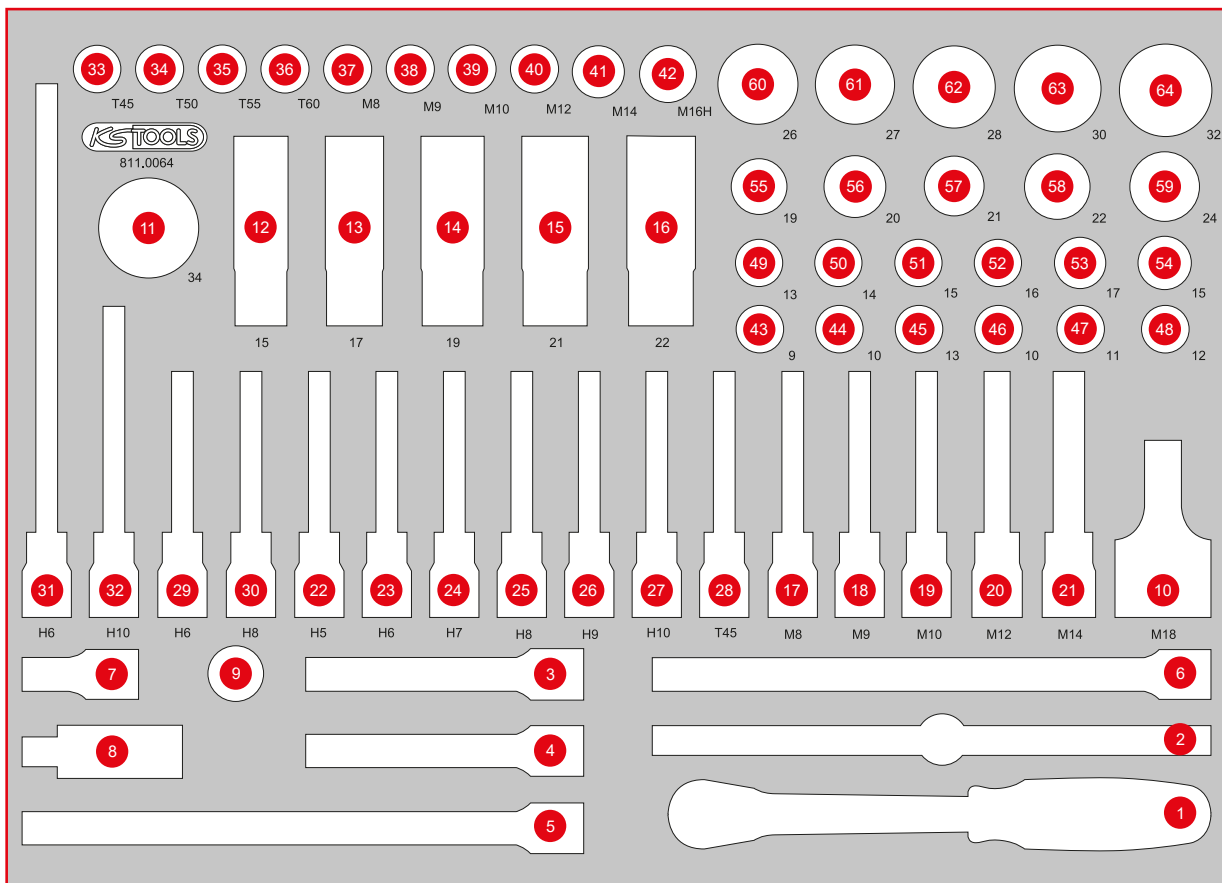

Pos.	Code	Description	pcs	Pos.	Code	Description	pcs	Pos.	Code	Description	pcs
34	911.1367	1/2" Bit socket Torx, T50	1	44	911.1570	1/2" 12 Point socket, 10 mm	1	55	917.1219	1/2" Hexagonal socket, 19 mm	1
35	911.1368	1/2" Bit socket Torx, T55	1	45	911.1573	1/2" 12 Point socket, 13 mm	1	56	917.1220	1/2" Hexagonal socket, 20 mm	1
36	911.1369	1/2" Bit socket Torx, T60	1	46	917.1210	1/2" Hexagonal socket, 10 mm	1	57	917.1221	1/2" Hexagonal socket, 21 mm	1
37	911.1342	1/2" Bit socket spline (XZN), M8, 55 mm	1	47	917.1211	1/2" Hexagonal socket, 11 mm	1	58	917.1222	1/2" Hexagonal socket, 22 mm	1
38	911.1313	1/2" Bit socket spline (XZN), M9, 55 mm	1	48	917.1212	1/2" Hexagonal socket, 12 mm	1	59	917.1224	1/2" Hexagonal socket, 24 mm	1
39	911.1343	1/2" Bit socket spline (XZN), M10, 55 mm	1	49	917.1213	1/2" Hexagonal socket, 13 mm	1	60	917.1343	1/2" Hexagonal socket, 26 mm	1
40	911.1344	1/2" Bit socket spline (XZN), M12, 55 mm	1	50	917.1214	1/2" Hexagonal socket, 14 mm	1	61	917.1227	1/2" Hexagonal socket, 27 mm	1
41	911.1345	1/2" Bit socket spline (XZN), M14, 55 mm	1	51	917.1215	1/2" Hexagonal socket, 15 mm	1	62	917.1344	1/2" Hexagonal socket, 28 mm	1
42	911.1348	1/2" Bit socket spline (XZN) tamperproof, M16, 55 mm	1	52	917.1216	1/2" Hexagonal socket, 16 mm	1	63	917.1230	1/2" Hexagonal socket, 30 mm	1
43	917.1362	1/2" 12 Point socket, 9 mm	1	53	917.1217	1/2" Hexagonal socket, 17 mm	1	64	917.1232	1/2" Hexagonal socket, 32 mm	1
				54	917.1218	1/2" Hexagonal socket, 18 mm	1