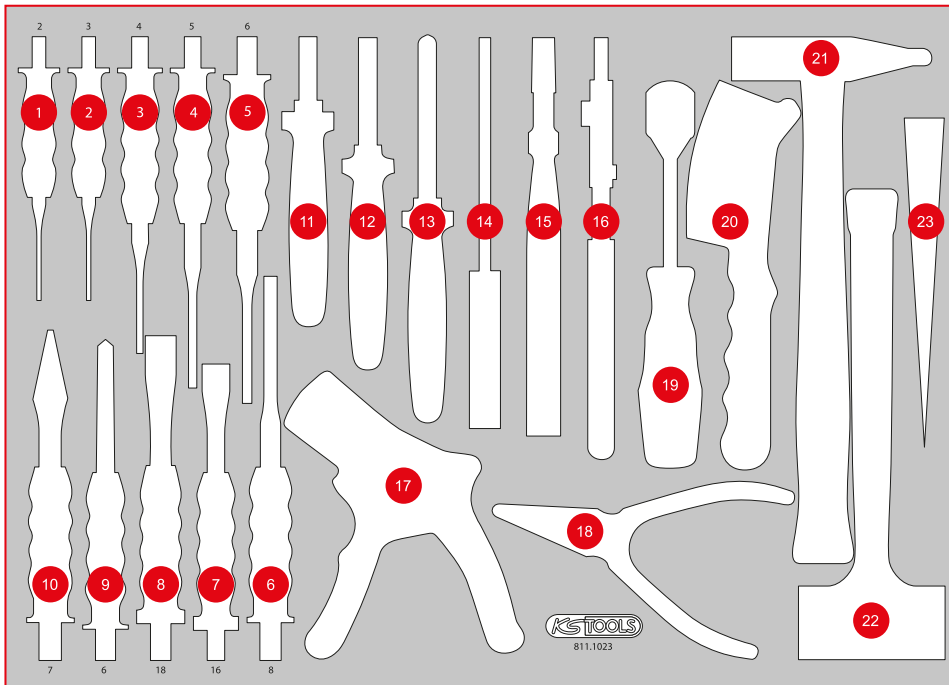

Pos.	Code	Description	pcs
1	156.0236	Pin punch, Ø 2 mm, cylindrical shaft	1
2	156.0231	Pin punch, Ø 3 mm, cylindrical shaft	1
3	156.0232	Pin punch, Ø 4 mm, cylindrical shaft	1
4	156.0233	Pin punch, Ø 5 mm, cylindrical shaft	1
5	156.0234	Pin punch, Ø 6 mm, cylindrical shaft	1
6	156.0235	Pin punch, Ø 8 mm, cylindrical shaft	1
7	156.0253	Flat chisel, octagon, 16 mm	1
8	156.0254	Flat chisel, octagon, 18 mm	1
9	156.0243	Centre punch, octagon 10 mm	1
10	156.0242	Cross chisel, octagon, 7 mm	1
11	115.1012	ERGOTORQUE diagonal side cutter, 160 mm	1
12	115.1021	ERGOTORQUE combination pliers, 180 mm	1
13	115.1024	ERGOTORQUE long nose pliers serrated cutter, 200 mm	1
14	115.1231	Multifunction pliers for insulated and non insulated cable terminals, 220 mm	1
15	115.1033	Self grip wrench, 220 mm	1
16	115.2010	Water pump pliers, 240 mm	1
17	115.1239	Self regulating wire stripper, 0,2 - 6 mm	1
18	500.1029	Circlip pliers for external circlips, 160 mm	1
19	907.2232	Gasket scraper, 25 x 200 mm	1
20	201.2320	Steel wire brake saddle wire brush 2 rowed, straight	1
21	142.1402	Fitters Hammer, fibreglas handle, 400 g	1
22	140.5252	Recoil free soft faced Hammer, 400 g	1
23	911.8138	Trim plastic wedge, 195 x 30 mm	1