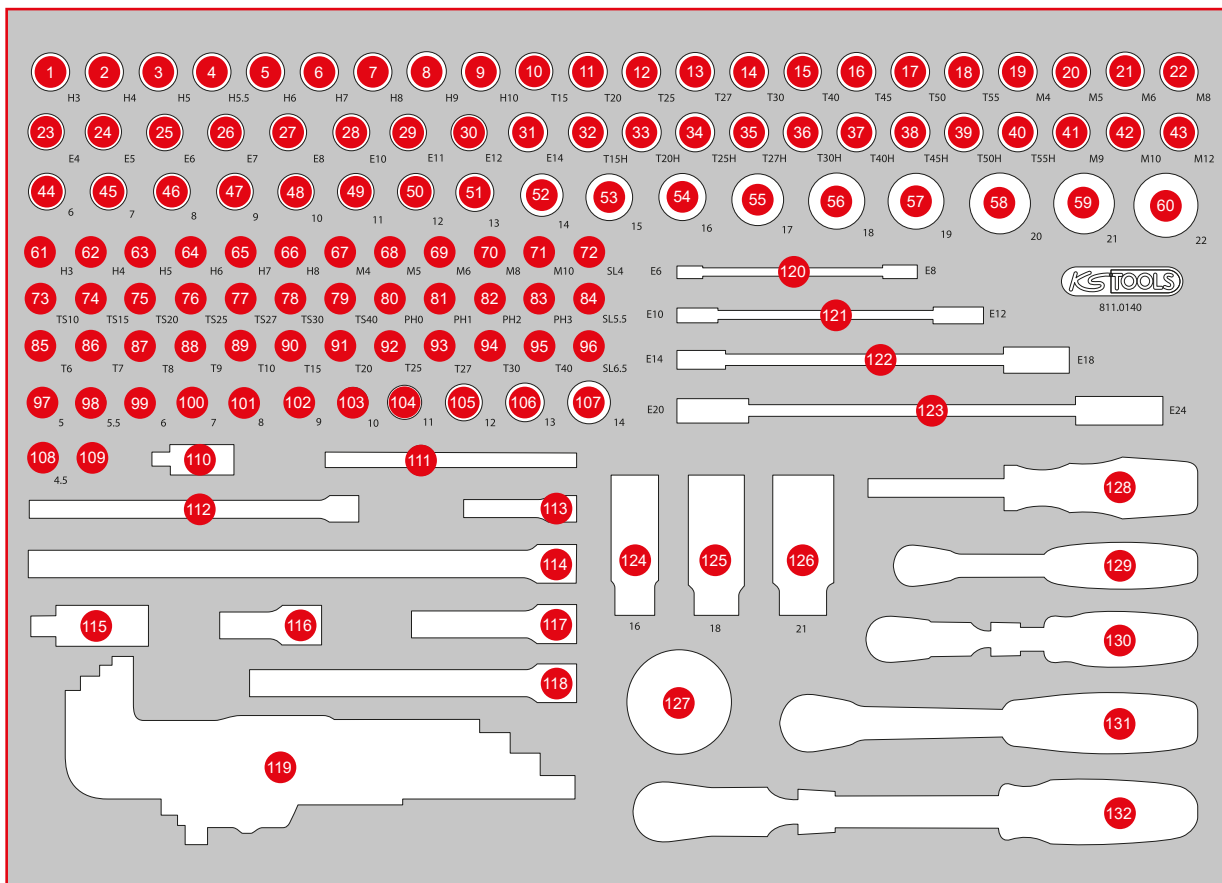

Pos.	Code	Description	pcs	Pos.	Code	Description	pcs	Pos.	Code	Description	pcs
70	917.1545	1/4" Bit socket spline (XZN), M8	1	93	911.1449	1/4" Bit socket Torx, T27	1	116	911.3852	3/8" Extension with knurling, 45 mm	1
71	917.1546	1/4" Bit socket spline (XZN), M10	1	94	911.1446	1/4" Bit socket Torx, T30	1	117	911.3801	3/8" Extension with knurling, 75 mm	1
72	911.1418	1/4" Bit socket slot, 4 mm	1	95	911.1447	1/4" Bit socket Torx, T40	1	118	911.3802	3/8" Extension with knurling, 150 mm	1
73	911.1701	1/4" Bit socket five star tamperproof, TS10	1	96	917.1421	1/4" Bit socket slot, 6,5 mm	1	119	151.5210	Ball head Torx angled socket wrench set, extra long, 9 pcs	9
74	911.1702	1/4" Bit socket five star tamperproof, TS15	1	97	917.1405	1/4" Hexagonal socket, 5 mm	1	120	911.0371	Double ring spanner for Torx E profile, E6 x E8	1
75	911.1703	1/4" Bit socket five star tamperproof, TS20	1	98	917.14055	1/4" Hexagonal socket, 5,5 mm	1	121	911.0373	Double ring spanner for Torx E profile, E10 x E12	1
76	911.1704	1/4" Bit socket five star tamperproof, TS25	1	99	917.1406	1/4" Hexagonal socket, 6 mm	1	122	911.0374	Double ring spanner for Torx E profile, E14 x E18	1
77	911.1705	1/4" Bit socket five star tamperproof, TS27	1	100	917.1407	1/4" Hexagonal socket, 7 mm	1	123	911.0376	Double ring spanner for Torx E profile, E20 x E24	1
78	911.1706	1/4" Bit socket five star tamperproof, TS30	1	101	917.1408	1/4" Hexagonal socket, 8 mm	1	124	911.3804	3/8" Spark plug socket, 16 mm	1
79	911.1707	1/4" Bit socket five star tamperproof, TS40	1	102	917.1409	1/4" Hexagonal socket, 9 mm	1	125	911.3823	3/8" Spark plug socket, 18 mm	1
80	911.1482	1/4" Bit socket, PH0	1	103	917.1410	1/4" Hexagonal socket, 10 mm	1	126	911.3805	3/8" Spark plug socket, 21 mm	1
81	911.1415	1/4" Bit socket, PH1	1	104	917.1411	1/4" Hexagonal socket, 11 mm	1	127	914.1410	Mini hand reversible ratchet, 1/4", 72 teethh	1
82	911.1416	1/4" Bit socket, PH2	1	105	917.1412	1/4" Hexagonal socket, 12 mm	1	128	911.1434	1/4" Square drive screwdriver, 150 mm	1
83	911.1417	1/4" Bit socket, PH3	1	106	917.1413	1/4" Hexagonal socket, 13 mm	1	129	920.1490	1/4" SlimPOWER Reversible ratchet, 72 teeth	1
84	911.1419	1/4" Bit socket slot, 5,5 mm	1	107	917.1414	1/4" Hexagonal socket, 14 mm	1	130	914.1420	1/4" SlimPOWER telescopic-joint reversible ratchet, 72 teeth	1
85	911.4407	1/4" Bit socket Torx, T6	1	108	917.14045	1/4" Hexagonal socket, 4,5 mm	1	131	920.3890	3/8" SlimPOWER Reversible ratchet, 72 teeth	1
86	911.4362	1/4" Bit socket Torx, T7	1	109	911.0101	1/4" socket with magnet	1	132	914.3820	3/8" SlimPOWER Telescopic reversible ratchet, 72 teeth	1
87	911.1448	1/4" Bit socket Torx, T8	1	110	911.1450	1/4" Universal joint	1				
88	911.1478	1/4" Bit socket Torx, T9	1	111	911.1425	Sliding T-bar, 1/4", 110 mm	1				
89	911.1442	1/4" Bit socket Torx, T10	1	112	911.1451	1/4" Extension with hexagon drive, 150 mm	1				
90	911.1443	1/4" Bit socket Torx, T15	1	113	911.1423	1/4" Extension with hexagon drive, 50 mm	1				
91	911.1444	1/4" Bit socket Torx, T20	1	114	911.3803	3/8" Extension with knurling, 250 mm	1				
92	911.1445	1/4" Bit socket Torx, T25	1	115	911.3850	3/8" Universal joint	1