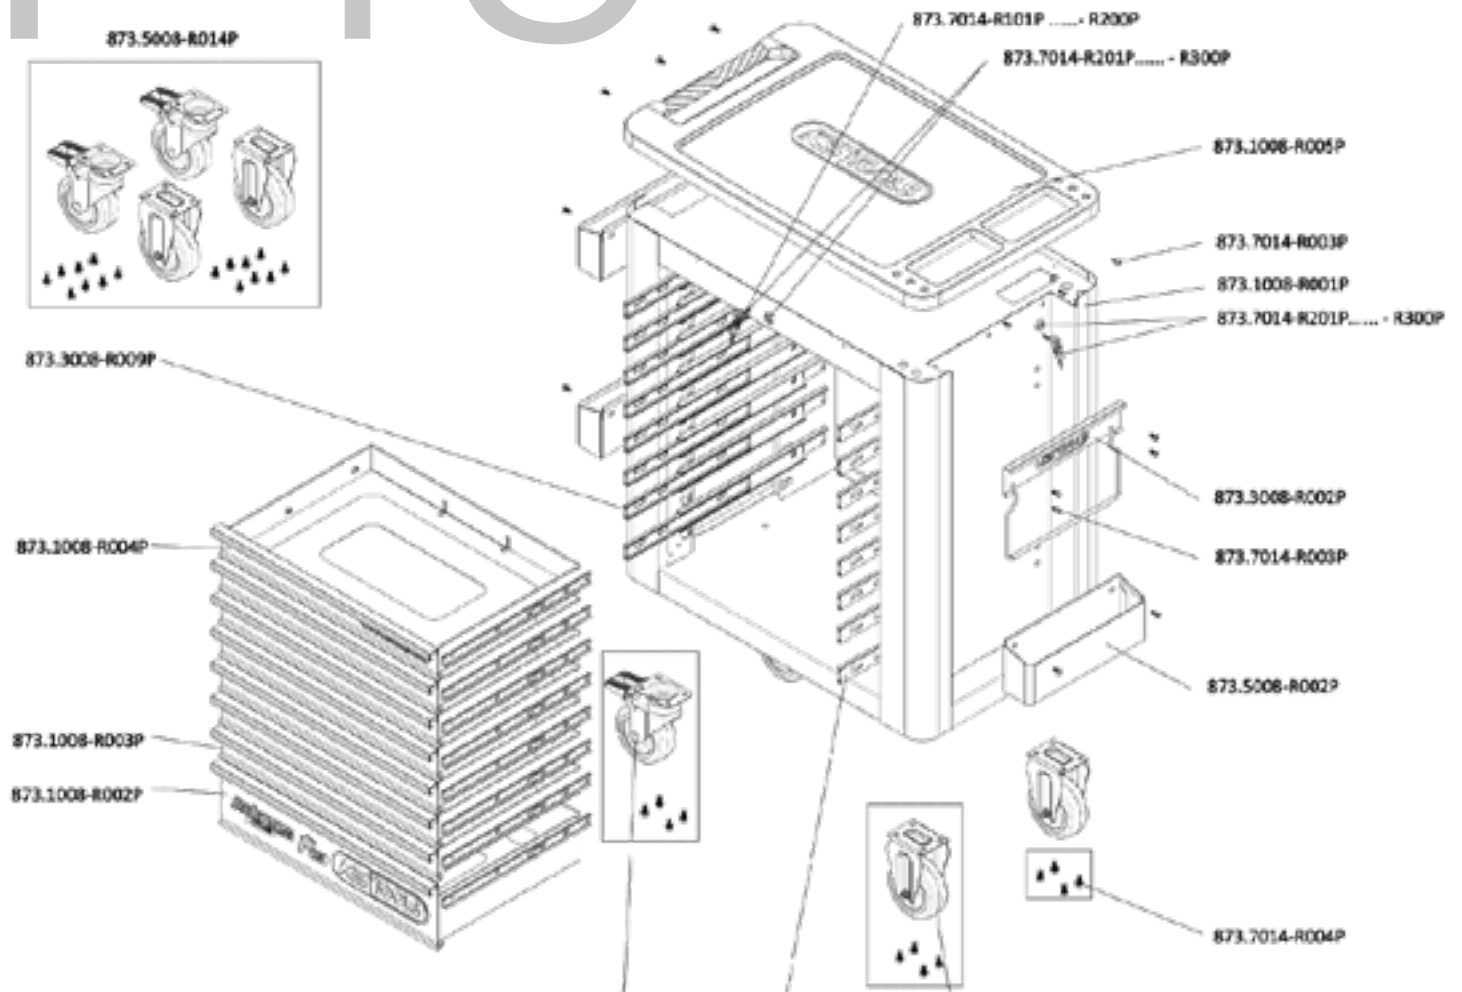

P15

INDIVIDUAL PARTS LIST

Art.-Nr.	Description	amount
873.7014-R101P...	Replacement key for PERFORMANCEplus workshop trolley lock number xyz	2
873.7014-R201P...	Lock with 2 keys for PERFORMANCEplus workshop trolley lock number xyz	2
873.1008-R001P	Body of workshop trolley	1
873.1008-R002P	Compartment with logo and ball-bearing guide, 568x398x145 mm	1
873.1008-R003P	Compartment with ball-bearing guide, for workshop trolley P10/P10TC/P15, 568x398x65 mm	6
873.1008-R004P	Compartment with website and ball-bearing guide, for workshop trolley P10/P15, 568x398x65 mm	1
873.1008-R005P	Plastic work surface with handle	1
873.3008-R002P	Paper roll holder for PERFORMANCEplus workshop trolley P10/P15/P25	1
873.3008-R008P	Full extension (with ball-bearing guide) with automatic retraction	8
873.3008-R009P	Full extension (with ball-bearing guide) with automatic retraction	8
873.5008-R002P	Can holder for PERFORMANCEplus workshop trolley P10/P15/P25/P35	3
873.5008-R009P	Fixed castors for PERFORMANCEplus workshop trolley, incl. screws	2
873.5008-R011P	Swivel castors with brakes, for PERFORMANCEplus workshop trolley, incl. screws	2
873.5008-R014P	Roller set for PERFORMANCEplus workshop trolley, incl. screws	1
873.7014-R003P	M6x12 screw (1 pcs.) for PERFORMANCEplus workshop trolley accessories	16
873.7014-R004P	M8 screws for PERFORMANCEplus workshop trolley rollers (16 pcs.)	1