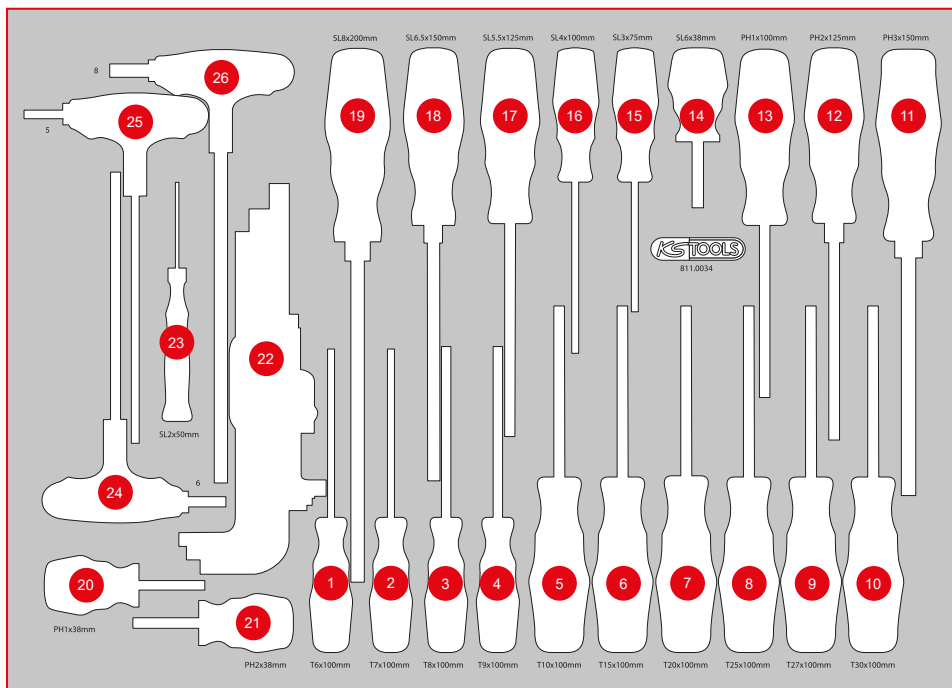

Screw spanner set in foam insert

811.0038

Pliers, hammer and chisel set in foam insert

811.1023

811.0034

M Screwdriver set

Pos.	Code	Description	pcs
1	159.1134	ERGOTORQUEplus screwdriver, Torx, T6	1
2	159.1135	ERGOTORQUEplus screwdriver, Torx, T7	1
3	159.1030	ERGOTORQUEplus screwdriver, Torx, T8	1
4	159.1031	ERGOTORQUEplus screwdriver, Torx, T9	1
5	159.1032	ERGOTORQUEplus screwdriver, Torx, T10	1
6	159.1033	ERGOTORQUEplus screwdriver, Torx, T15	1
7	159.1034	ERGOTORQUEplus screwdriver, Torx, T20	1
8	159.1035	ERGOTORQUEplus screwdriver, Torx, T25	1
9	159.1036	ERGOTORQUEplus screwdriver, Torx, T27	1
10	159.1037	ERGOTORQUEplus screwdriver, Torx, T30	1
11	159.1024	ERGOTORQUEplus screwdriver for screws PH, PH3, 265 mm	1
12	159.1022	ERGOTORQUEplus screwdriver for screws PH, PH2, 230 mm	1
13	159.1029	ERGOTORQUEplus screwdriver for screws PH, PH1, 205 mm	1
14	159.1001	ERGOTORQUEplus screwdriver for slotted screws, 6 mm, stubby	1
15	159.1002	ERGOTORQUEplus screwdriver for slotted screws, 3 mm, 155 mm	1
16	159.1004	ERGOTORQUEplus screwdriver for slotted screws, 4 mm, 180 mm	1
17	159.1006	ERGOTORQUEplus screwdriver for slotted screws, 5,5 mm, 230 mm	1
18	159.1009	ERGOTORQUEplus screwdriver for slotted screws, 6,5 mm, 255 mm	1
19	159.1011	ERGOTORQUEplus screwdriver for slotted screws, 8 mm, 315 mm	1
20	159.1141	ERGOTORQUEplus screwdriver for screws PH, PH1, stubby	1
21	159.1026	ERGOTORQUEplus screwdriver for screws PH, PH2, stubby	1
22	151.4420	Ball ended hexagon key wrench set, extra long, 9 pcs	9
23	500.7109	Precision screwdriver, slot, 2 mm	1
24	151.8135	T-handle ball ended hexagon key wrench, 6 mm	1
25	151.8134	T-handle ball ended hexagon key wrench, 5 mm	1
26	151.8137	T-handle ball ended hexagon key wrench, 8 mm	1