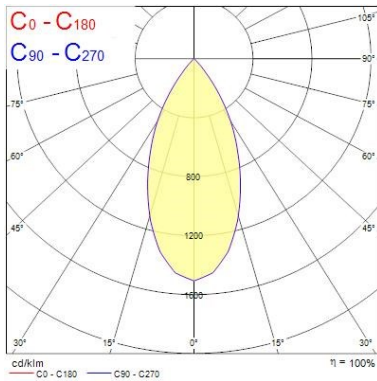

Myriad Square IP65 Black Reflector - White Bezel

MYRIAD SQUARE IP65 FLOOD 3K STD EM BLKREF WBEZ
2056405

DUN14 (outer)	05025768564057
Units per outer package	1
Packaging outer length / height (cm)	25.0
Packaging outer width (cm)	20.0
Packaging outer depth (cm)	25.0

PHOTOMETRY

TECHNICAL DRAWINGS