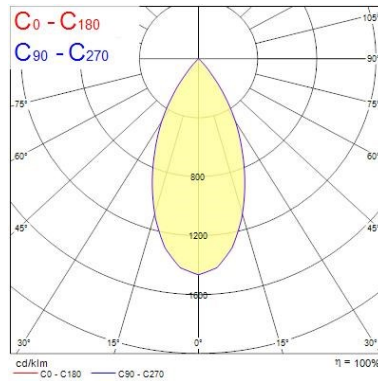

Myriad Square IP65 Black Reflector - White Bezel

MYRIAD SQUARE IP65 FLOOD 3K STD EM BLKREF WBEZ
2056405

DUN14 (outer)	05025768564057
Units per outer package	1
Packaging outer length / height (cm)	25.0
Packaging outer width (cm)	20.0
Packaging outer depth (cm)	25.0

PHOTOMETRY

TECHNICAL DRAWINGS