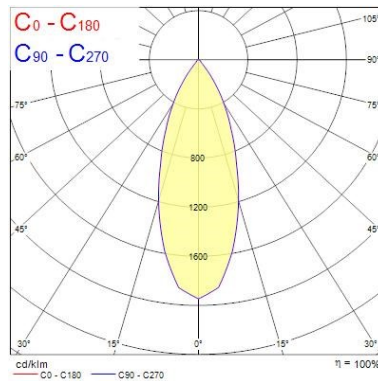

Myriad Deco - Housing only

MYRIAD DECO HOUSING FLOOD 2700K DALI SILVER REF
2057970

Packaging

Single packaging type	Carton
Product EAN number	5025768579709
Packaging single length / height (cm)	17.5
Packaging single width (cm)	15.0
Packaging single depth (cm)	17.5
DUN14 (outer)	05025768579709
Units per outer package	1
Packaging outer length / height (cm)	17.5
Packaging outer width (cm)	15.0
Packaging outer depth (cm)	17.5

PHOTOMETRY

TECHNICAL DRAWINGS