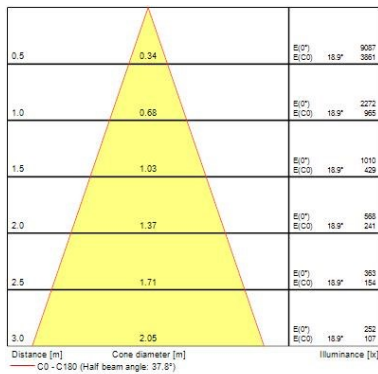

Myriad Deco - Housing only

MYRIAD DECO HOUSING FLOOD 2700K DALI SILVER REF
2057970

Packaging

Single packaging type	Carton
Product EAN number	5025768579709
Packaging single length / height (cm)	17.5
Packaging single width (cm)	15.0
Packaging single depth (cm)	17.5
DUN14 (outer)	05025768579709
Units per outer package	1
Packaging outer length / height (cm)	17.5
Packaging outer width (cm)	15.0
Packaging outer depth (cm)	17.5

PHOTOMETRY

TECHNICAL DRAWINGS