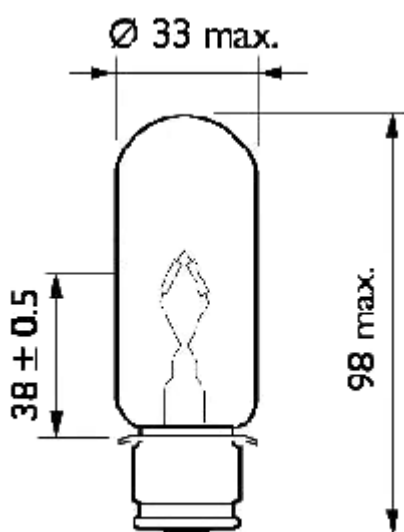

Airfield Conventional Prefocus

	Type 7668C 6,6A 100W P28s
	Ordering – No. 67851
Product description	Conventional incandescent Airfield Lamp
Features	lamp for constant current regulated series circuits
Applications	Approach lights Threshold lights Runway lights Taxiway lights Obstruction lights

Technical Details

Rated current (A)	6,6
Wattage (W)	100 +/- 10%
Luminous flux (lm)	1850
Lumen maintenance	70% after 750 h
Average lifetime (hours)	1000
Base	P28s
Maximum Overall Length (mm)	max. 98
Bulb Diameter (mm)	max. 33
Light center length (mm)	38,0 +/- 0,5
Filament Type	C-2V
Burning Position	S
Chromaticity	Within white boundaries
Packaging quantity	50
Environmental remark	Product don't contain lead or mercury and is conform with Directive 2011/65/EC "Restriction of the use of certain hazardous substances in electrical and electronic equipment".

Drawing (in mm)

valid from	05.03.2014—V2—PN14/0072
replace for	22.02.2013—V1
file	67851.100.pdf