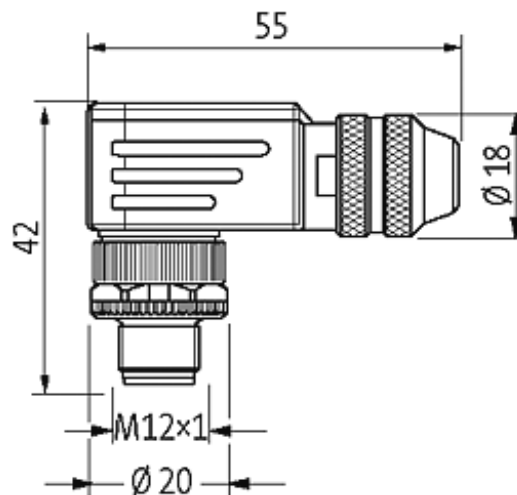

## M12 MALE 90° SHIELDED WIREABLE SCREW TERM.

5-pol. max.0,75mm<sup>2</sup> 4-6mm

Male 90°

5-pole, shielded

Clamping range cable entry: 4...6 mm

# Male

Product may differ from Image

## Technical Data

Operating voltage	max. 125 V AC/DC
Operating current per contact	max. 4 A
Connection cross section	max. 0.75 mm <sup>2</sup>
Sealing range (cable diameter)	4..6 mm
Protection	IP67 inserted and tightened (EN 60529)
Housing	CuZn, nickel plated