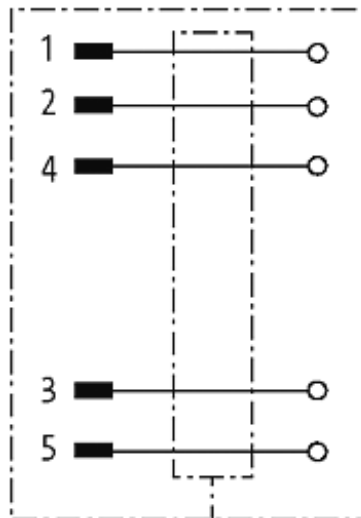

## M12 MALE 90° SHIELDED WIREABLE SCREW TERM.

5-pol. max.0,75mm<sup>2</sup> 4-6mm

Male 90°

5-pole, shielded

Clamping range cable entry: 4...6 mm

#### Illustration

# Male

Product may differ from Image

## Technical Data

Operating voltage	max. 125 V AC/DC
Operating current per contact	max. 4 A
Connection cross section	max. 0.75 mm <sup>2</sup>
Sealing range (cable diameter)	4..6 mm
Protection	IP67 inserted and tightened (EN 60529)
Housing	CuZn, nickel plated