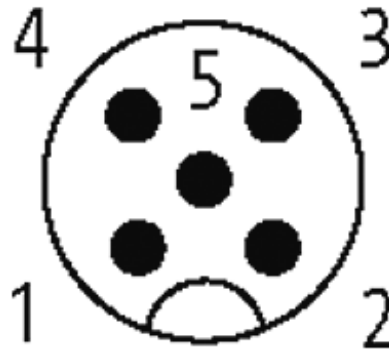

Male

Product may differ from Image

Approvals

Form

13341

Technical Data

Operating voltage	max. 125 V AC/DC
Operating current per contact	max. 4 A
Connection cross section	max. 0.75 mm²
Sealing range (cable diameter)	4..6 mm
Protection	IP67 inserted and tightened (EN 60529)
Housing	CuZn, nickel plated

General data