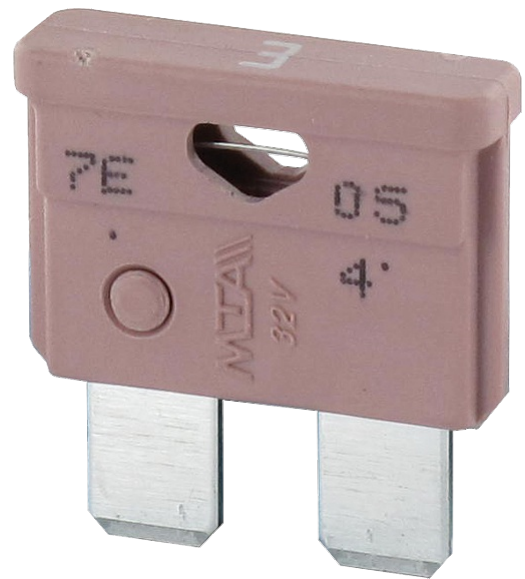

FKS AUTOMOTIVE TYPE FUSE

MNFS-15, 15 A 32 V light blue, small

Automotive fuses FKS
15 A (light gray)

[Link to Product](#)

Illustration

Product may differ from Image