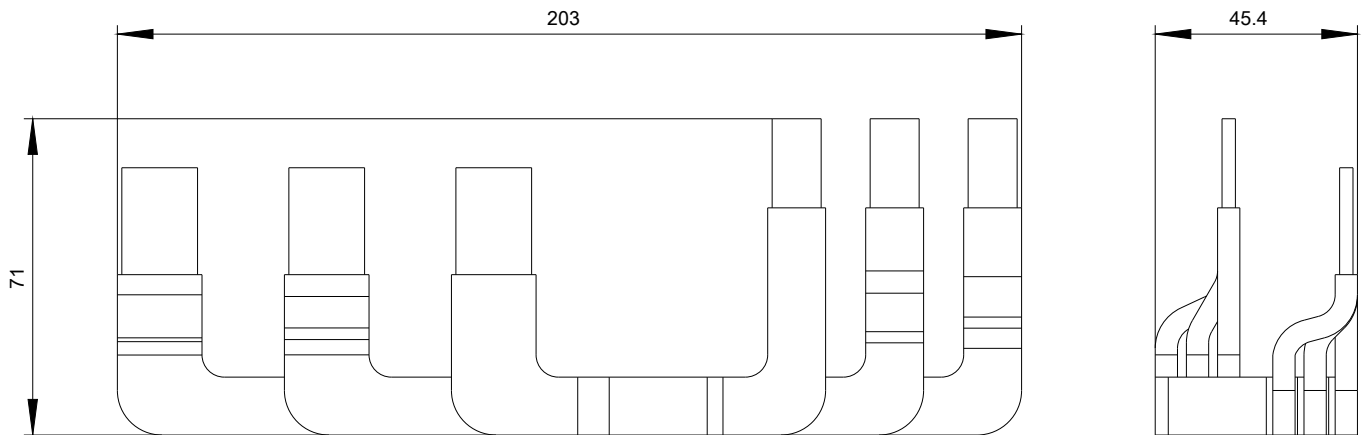

Industry Mall (Online ordering system)

<https://mall.industry.siemens.com/mall/en/en/Catalog/product?mlfb=3RA1953-3G>

Cax online generator

<http://support.automation.siemens.com/WW/CAXorder/default.aspx?lang=en&mlfb=3RA1953-3G>

Service&Support (Manuals, Certificates, Characteristics, FAQs,...)

<https://support.industry.siemens.com/cs/ww/en/ps/3RA1953-3G>

Image database (product images, 2D dimension drawings, 3D models, device circuit diagrams, EPLAN macros, ...)

<http://www.automation.siemens.com/bilddb/cax_de.aspx?mlfb=3RA1953-3G&lang=en>

last modified:

07/01/2017