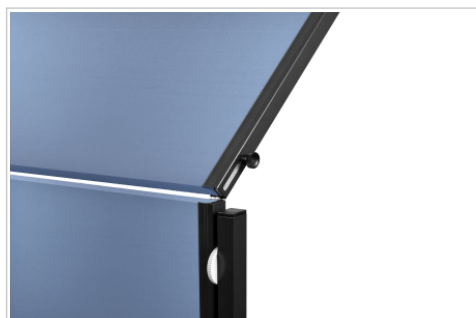

- Easily collect ideas and create overviews
- Pin paper directly on the board surface or add a flipchart paper pad
- Attractive, lightweight and mobile design
- Extremely versatile: Can be used in portrait or landscape orientation as pinboard, flipchart or divider wall
- Quick linking of several boards with "one-over-the-other" foot construction
- Quick tool-free mounting: can be set up by one person

PREMIUM PLUS workshop board foldable 150x120cm blue-grey

- High-quality, foldable mobile workshop board
- Double-sided felt pinboard
- Matte coated aluminium board frame
- Footings and legs in matte coated steel
- Height adjustable at two fixed positions
- Vertical and horizontal board mounting option
- Set of 4 lockable castors and click-on paper hooks included
- Minimal height of the total product: 196 cm (vertical setup)
- Maximum height of the total product (vertical setup): 226 cm
- Board size: H 150 x W 120 cm

Art.No. **7-205210**

GTIN **8713797091169**

Specifications

Surface (material/colour)	Felt / Blue grey
Frame (material/colour)	Aluminium / Black
Corner (material/colour)	Plastic / -
Article dimensions	1200 x 1500 x - mm
Total dimensions	- x 1960 x - mm
Mobile	Yes
Castors	Yes
Number of lockable castors	4
Foldable	Yes
Product warranty	2 Years