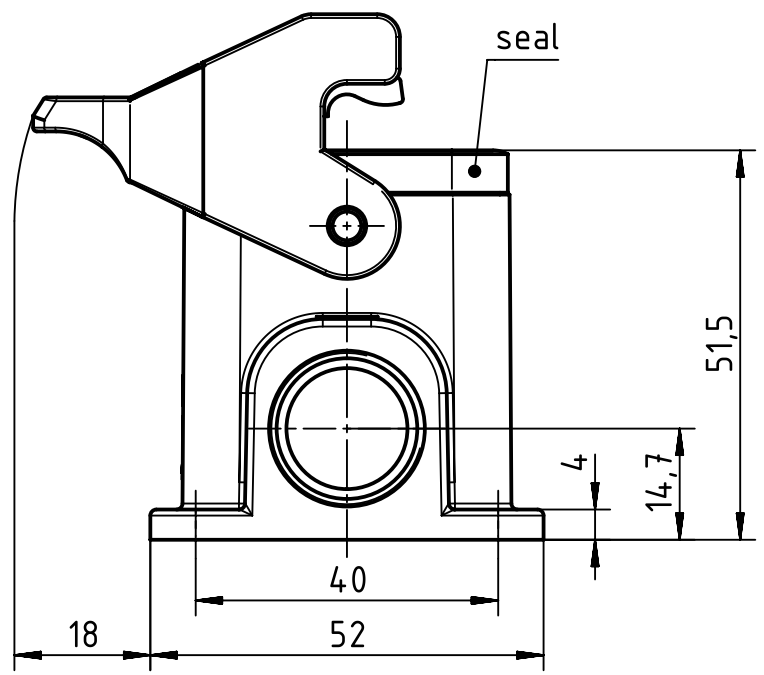

1 2 3 4 5 6

A

B

C

D

	All Dimensions in mm Original Size DIN A4		Scale 1:1		Free size tol.		Ref. Sub. TB 19 30 006 1290 v. 16.06.10			
	All rights reserved Department EL PD - DE		Created by RULLKOETTER		Inspected by BERGHORN		Standardisation TIEMANNA			
HARTING Electric GmbH & Co. KG D-32339 Espelkamp			Title Han B Base Surface LC 1 Lever 2 x M20				Date 2016-09-14		State Final Release	
			Type TB		Number 19 30 006 1290			Doc-Key / ECM-Nr. 100208698/UGD/004/B 500000108296		
						Rev. B		Page 1/1		