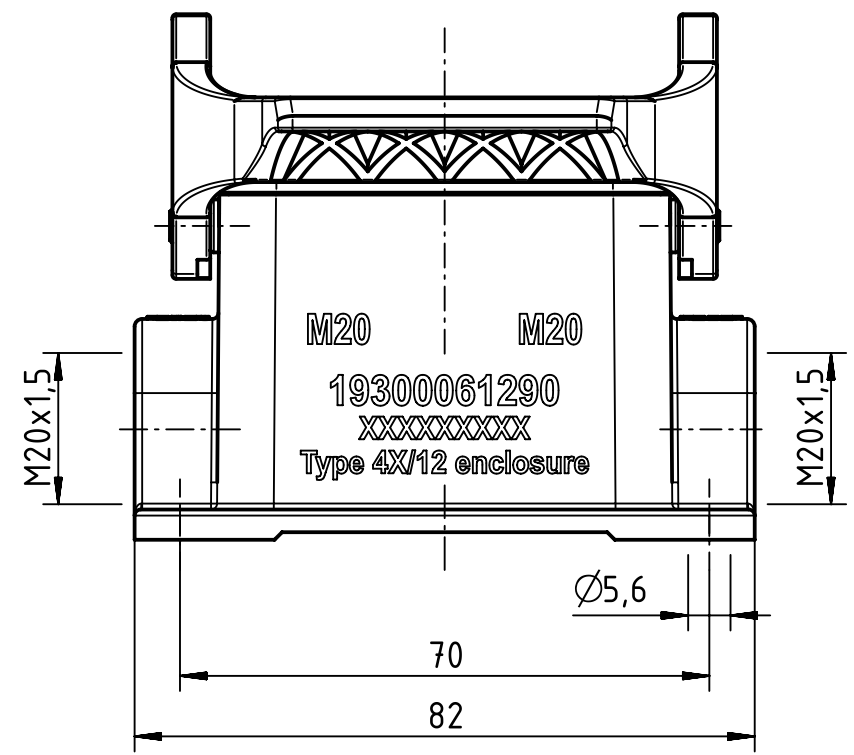

1 2 3 4 5 6

A

B

C

D

	All Dimensions in mm Original Size DIN A4		Scale 1:1		Free size tol.		Ref. Sub. TB 19 30 006 1290 v. 16.06.10			
	All rights reserved Department EL PD - DE		Created by RULLKOETTER		Inspected by BERGHORN		Standardisation TIEMANNA			
HARTING Electric GmbH & Co. KG D-32339 Espelkamp			Title Han B Base Surface LC 1 Lever 2 x M20				Date 2016-09-14		State Final Release	
			Type TB		Number 19 30 006 1290			Doc-Key / ECM-Nr. 100208698/UGD/004/B 500000108296		
						Rev. B		Page 1/1		