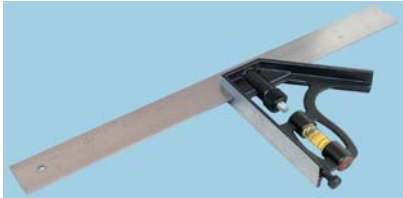

Combination Square

Metal body with 3 machined faces, this square is lightweight, durable and accurate. Featuring a 30° all round visibility vial and scriber fitting for convenience and marking. The 12 inch/300mm stamped blade is easy to read and long lasting.