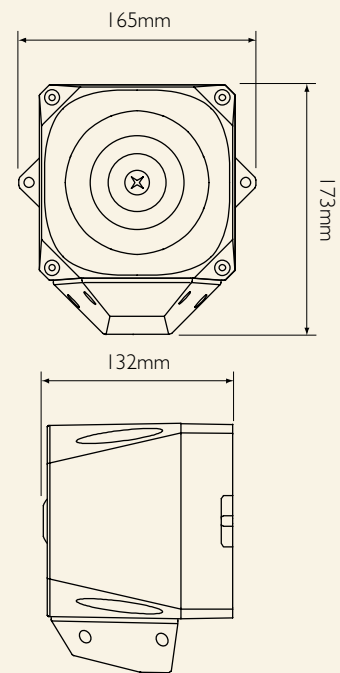

MIDI HIGH OUTPUT SOUNDER / BEACON

The Asserta Midi Sounder Beacon is a versatile and rugged audio-visual alarm designed for industrial environments or areas where there is a requirement for a physically robust and well-protected unit. A range of supply options permit use with a wide range of fire and process systems.

- AC OR DC VERSIONS AVAILABLE
- 110dB(A) OUTPUT
- IP66 PROTECTION
- SIMPLE FIRST & SECOND FIX INSTALLATION
- FULLY INTEGRATED HIGH EFFICIENCY BEACON
- 32 ALARM TONES
- 2 STAGE ALARM

Specification

Voltage Range	AC 115Vac AC 230Vac DC 9 - 60Vdc
Current	24Vac - 40mA (typ) 230Vac - 35mA (typ) 9 - 60Vdc - 230mA (typ)
Output @ 1m	110dB(A)
Tones	32
Alarm Stages	2
Flash Rate	1Hz
Flash Power	2.5J
Temperature	- 20°C to + 70°C
Material	PC / ABS
IP Rating	IP66
Weight	0.8Kg
Body Colour	Red or Grey
Lens Colour	Red, Amber or Clear