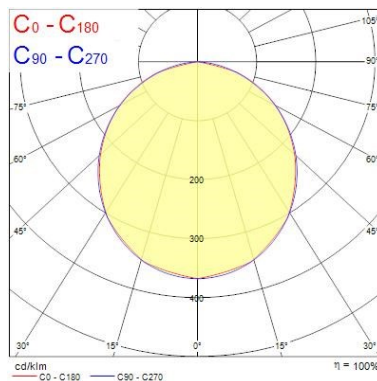

YourHome Spot IP65

YOURHOME SPOT HO 950LM 3-CCT DIM IP65 WH

0005256

Nominal Product Height (mm)	58
Cutout Dimensions (W x L in mm or Diameter in mm)	85-90
Weight (kg)	0.172

Packaging

Single packaging type	Carton
Product EAN number	5410288052564
Packaging single length / height (cm)	11.0
Packaging single width (cm)	7.0
Packaging single depth (cm)	11.0
DUN14 (inner)	25410288052568
Units per inner package	6
Packaging inner length / height (cm)	23.6
Packaging inner width (cm)	23.4
Packaging inner depth (cm)	13.0
DUN14 (outer)	15410288052561
Units per outer package	36
Packaging outer length / height (cm)	48.5
Packaging outer width (cm)	25.7
Packaging outer depth (cm)	40.9

Safety data

Optimal operating condition (°C)	-10-40
----------------------------------	--------

PHOTOMETRY

Distance [m]	Cone diameter [m]	E [lm]	E(C90)	E(C0)
0.5	1.41 1.40	1596 158	54.6° 137	54.5° 137
1.0	2.81 2.80	349 34	54.6° 34	54.5° 34
1.5	4.22 4.21	155 15	54.6° 15	54.5° 15
2.0	5.63 5.61	81 8	54.6° 8	54.5° 8
2.5	7.04 7.01	55 5	54.6° 5	54.5° 5
3.0	8.44 8.41	39 4	54.6° 4	54.5° 4

Distance [m] Cone diameter [m] Illuminance [lx]

— C0 - C180 (Half beam angle: 109.0°)

— C90 - C270 (Half beam angle: 109.2°)

YourHome Spot IP65

YOURHOME SPOT HO 950LM 3-CCT DIM IP65 WH
0005256

TECHNICAL DRAWINGS