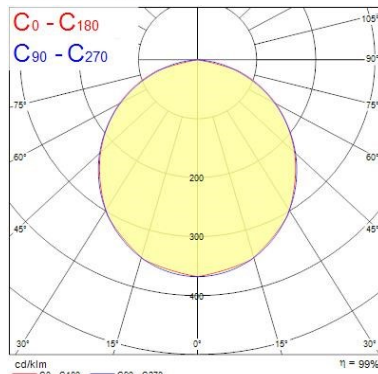

Safety data

Optimal operating condition (°C)	-10-40
----------------------------------	--------

PHOTOMETRY

Distance [m]	Cone diameter [m]	E [lm]	E(C90)	E(C0)
0.5	1.41 1.40	1596 158	54.6° 137	54.5° 137
1.0	2.81 2.80	349 34	54.6° 34	54.5° 34
1.5	4.22 4.21	155 15	54.6° 15	54.5° 15
2.0	5.63 5.61	81 8	54.6° 8	54.5° 8
2.5	7.04 7.01	55 5	54.6° 5	54.5° 5
3.0	8.44 8.41	39 4	54.6° 4	54.5° 4

Distance [m] Cone diameter [m] Illuminance [lx]

— C0 - C180 (Half beam angle: 109.0°)

— C90 - C270 (Half beam angle: 109.2°)

YourHome Spot IP65

YOURHOME SPOT HO 950LM 3-CCT DIM IP65 WH
0005256

TECHNICAL DRAWINGS