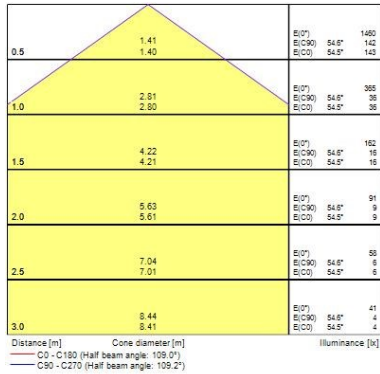

YourHome Spot IP65

YOURHOME SPOT HO 950LM 3-CCT DIM IP65 WH

0005256

Nominal Product Height (mm)	58
Cutout Dimensions (W x L in mm or Diameter in mm)	85-90
Weight (kg)	0.172

Packaging

Single packaging type	Carton
Product EAN number	5410288052564
Packaging single length / height (cm)	11.0
Packaging single width (cm)	7.0
Packaging single depth (cm)	11.0
DUN14 (inner)	25410288052568
Units per inner package	6
Packaging inner length / height (cm)	23.6
Packaging inner width (cm)	23.4
Packaging inner depth (cm)	13.0
DUN14 (outer)	15410288052561
Units per outer package	36
Packaging outer length / height (cm)	48.5
Packaging outer width (cm)	25.7
Packaging outer depth (cm)	40.9

Safety data

Optimal operating condition (°C)	-10-40
----------------------------------	--------

PHOTOMETRY

Distance [m]	Cone diameter [m]	E [lm]	E(C90)	E(C0)
0.5	1.41 1.40	1596 158	54.6° 137	54.5° 137
1.0	2.81 2.80	349 34	54.6° 34	54.5° 34
1.5	4.22 4.21	155 15	54.6° 15	54.5° 15
2.0	5.63 5.61	81 8	54.6° 8	54.5° 8
2.5	7.04 7.01	55 5	54.6° 5	54.5° 5
3.0	8.44 8.41	39 4	54.6° 4	54.5° 4

Distance [m] Cone diameter [m] Illuminance [lx]

— C0 - C180 (Half beam angle: 109.0°)

— C90 - C270 (Half beam angle: 109.2°)

YourHome Spot IP65

YOURHOME SPOT HO 950LM 3-CCT DIM IP65 WH
0005256

TECHNICAL DRAWINGS