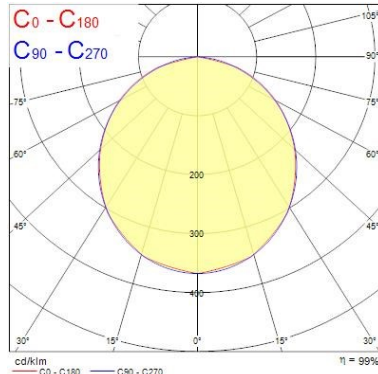

Safety data

Optimal operating condition (°C)	-10-40
----------------------------------	--------

PHOTOMETRY

Distance [m]	Cone diameter [m]	E [lm]	E(C90)	E(C0)
0.5	1.41 1.40	1596 158	54.6° 137	54.5° 137
1.0	2.81 2.80	349 34	54.6° 34	54.5° 34
1.5	4.22 4.21	155 15	54.6° 15	54.5° 15
2.0	5.63 5.61	81 8	54.6° 8	54.5° 8
2.5	7.04 7.01	55 5	54.6° 5	54.5° 5
3.0	8.44 8.41	39 4	54.6° 4	54.5° 4

Distance [m] Cone diameter [m] Illuminance [lx]

— C0 - C180 (Half beam angle: 109.0°)

— C90 - C270 (Half beam angle: 109.2°)

YourHome Spot IP65

YOURHOME SPOT HO 950LM 3-CCT DIM IP65 WH
0005256

TECHNICAL DRAWINGS