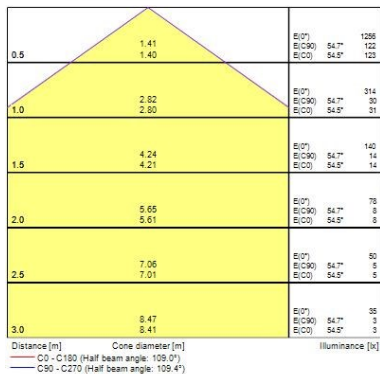

YourHome Spot IP65

YOURHOME SPOT HO 950LM 3-CCT DIM IP65 WH

0005256

Nominal Product Height (mm)	58
Cutout Dimensions (W x L in mm or Diameter in mm)	85-90
Weight (kg)	0.172

Packaging

Single packaging type	Carton
Product EAN number	5410288052564
Packaging single length / height (cm)	11.0
Packaging single width (cm)	7.0
Packaging single depth (cm)	11.0
DUN14 (inner)	25410288052568
Units per inner package	6
Packaging inner length / height (cm)	23.6
Packaging inner width (cm)	23.4
Packaging inner depth (cm)	13.0
DUN14 (outer)	15410288052561
Units per outer package	36
Packaging outer length / height (cm)	48.5
Packaging outer width (cm)	25.7
Packaging outer depth (cm)	40.9

Safety data

Optimal operating condition (°C)	-10-40
----------------------------------	--------

PHOTOMETRY

Distance [m]	Cone diameter [m]	E [lm]	E(C90)	E(C0)
0.5	1.41 1.40	1596 158	54.6° 137	54.5° 137
1.0	2.81 2.80	349 34	54.6° 34	54.5° 34
1.5	4.22 4.21	155 15	54.6° 15	54.5° 15
2.0	5.63 5.61	81 8	54.6° 8	54.5° 8
2.5	7.04 7.01	55 5	54.6° 5	54.5° 5
3.0	8.44 8.41	39 4	54.6° 4	54.5° 4

Distance [m] Cone diameter [m] Illuminance [lx]

— C0 - C180 (Half beam angle: 109.0°)

— C90 - C270 (Half beam angle: 109.2°)

YourHome Spot IP65

YOURHOME SPOT HO 950LM 3-CCT DIM IP65 WH
0005256

TECHNICAL DRAWINGS